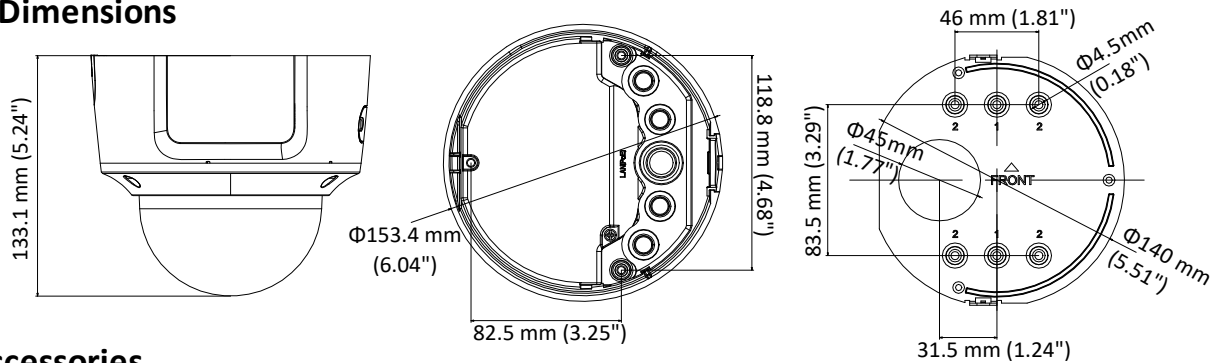

Dimensions

Accessories

DS-1471ZJ-155

Pendant Mount

DS-1473ZJ-155

Wall Mount

DS-1475ZJ-SUS

Vertical Pole Mount

DS-1476ZJ-SUS

Corner Mount

DS-1227ZJ-DM37

In-ceiling Mount

Distributed by