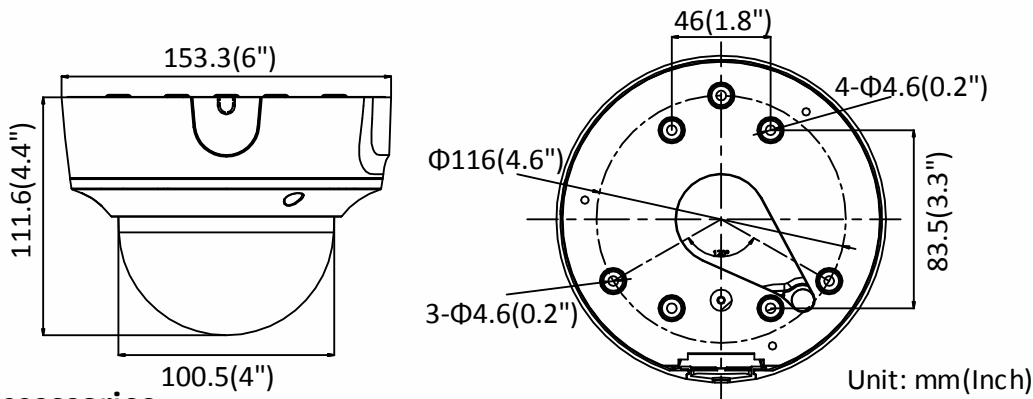

Dimensions

Accessories

DS-1475ZJ-SUS
Vertical Pole Mount

DS-1476ZJ-SUS
Corner Mount

Distributed by

HIKVISION

Headquarters

No.555 Qianmo Road, Binjiang District,
Hangzhou 310051, China
T +86-571-8807-5998
overseasbusiness@hikvision.com

Hikvision USA
T +1-909-895-0400
sales.usa@hikvision.com

Hikvision Italy
T +39-0438-6902
info.it@hikvision.com

Hikvision Singapore
T +65-6684-4718
sg@hikvision.com

Hikvision Africa
T +27 (10) 0351172
sale.africa@hikvision.com

Hikvision Europe
T +31-23-55-42-770
info.eu@hikvision.com

Hikvision France
T +33(0)1-85-330-450
info.fr@hikvision.com

Hikvision Oceania
T +61-2-8599-4233
salesau@hikvision.com

Hikvision Hong Kong
T +852-2151-1761

Hikvision Middle East
T +971-4-8816086
salesme@hikvision.com

Hikvision Spain
T +34-91-737-16-55
info.es@hikvision.com

Hikvision Canada
T +1-909-895-0400
sales.usa@hikvision.com

Hikvision Russia
T +7-495-669-67-99
saleru@hikvision.com

Hikvision Poland
T +48-22-460-01-50
poland@hikvision.com

Hikvision Korea
T +82-31-731-8841
sales.korea@hikvision.com

Hikvision India
T +91-22-28469900
sales@pramahikvision.com

Hikvision UK
T +01628-902140
support.uk@hikvision.com

Hikvision Brazil
T +55 11 3318-0050
Latam.support@hikvision.com

05060020191125