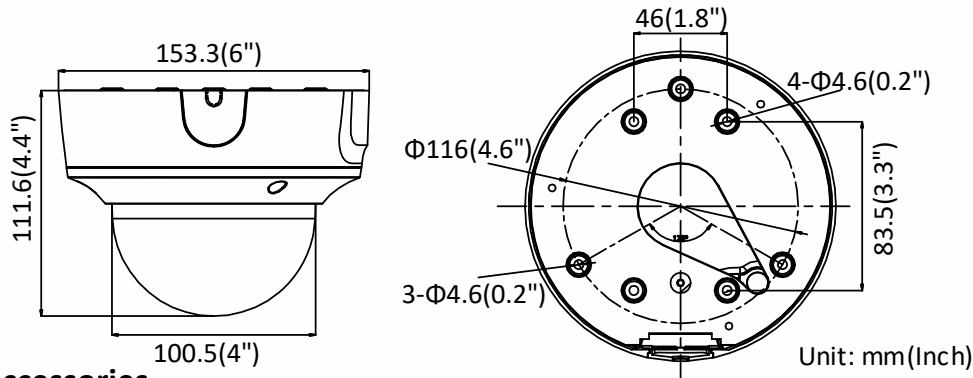

Dimensions

Accessories

DS-1475ZJ-SUS
Vertical Pole Mount

DS-1476ZJ-SUS
Corner Mount

Distributed by

HIKVISION

Headquarters

No.555 Qianmo Road, Binjiang District,
Hangzhou 310051, China
T +86-571-8807-5998
overseasbusiness@hikvision.com

Hikvision USA
T +1-909-895-0400
sales.usa@hikvision.com

Hikvision Italy
T +39-0438-6902
info.it@hikvision.com

Hikvision Singapore
T +65-6684-4718
sg@hikvision.com

Hikvision Africa
T +27 (10) 0351172
sale.africa@hikvision.com

Hikvision Europe
T +31-23-55-42-770
info.eu@hikvision.com

Hikvision France
T +33(0)1-85-330-450
info.fr@hikvision.com

Hikvision Oceania
T +61-2-8599-4233
salesau@hikvision.com

Hikvision Hong Kong
T +852-2151-1761

Hikvision Middle East
T +971-4-8816086
salesme@hikvision.com

Hikvision Spain
T +34-91-737-16-55
info.es@hikvision.com

Hikvision Canada
T +1-909-895-0400
sales.usa@hikvision.com

Hikvision Russia
T +7-495-669-67-99
saleru@hikvision.com

Hikvision Poland
T +48-22-460-01-50
poland@hikvision.com

Hikvision Korea
T +82-31-731-8841
sales.korea@hikvision.com

Hikvision India
T +91-22-28469900
sales@pramahikvision.com

Hikvision UK
T +01628-902140
support.uk@hikvision.com

Hikvision Brazil
T +55 11 3318-0050
Latam.support@hikvision.com

05060020190528