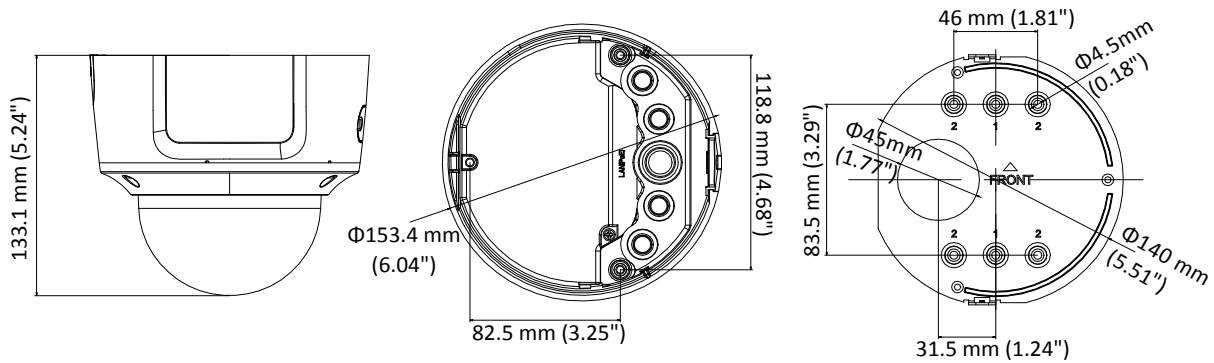

Dimensions

Accessories

Pendant Mount

Wall Mount

DS-1475ZJ-SUS

Vertical Pole Mount

DS-1476ZJ-SUS

Corner Mount

In-ceiling Mount

Distributed by