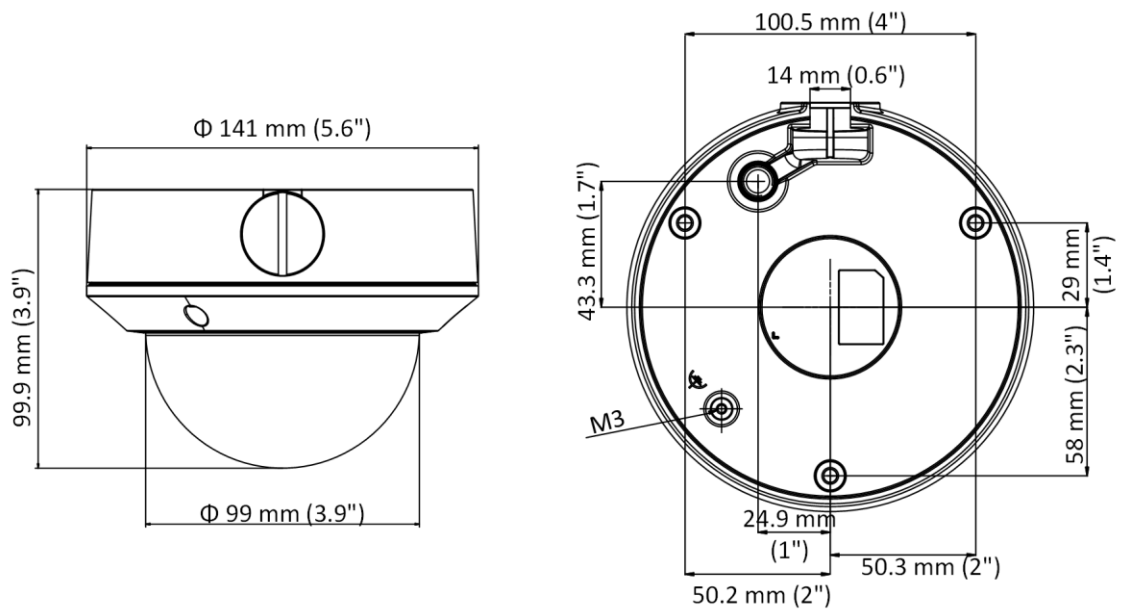

Safety	UL 60950-1, IEC 60950-1:2005 + Am 1:2009 + Am 2:2013, EN 60950-1:2005 + Am 1:2009 + Am 2:2013, IS 13252(Part 1):2010+A1:2013+A2:2015, IEC/EN 60950-1
Chemistry	2011/65/EU, 2012/19/EU, Regulation (EC) No 1907/2006
Protection	Ingress protection: IP67 (IEC 60529-2013), IK10(IEC 62262:2002)

* Listed resolutions are only selectable options. It does not mean that all streams can work at their maximum resolution at the same time.

Available Model

DS-2CD3721G0-IZ (2.8 to 12 mm)

Dimension

Unit: mm (inch)