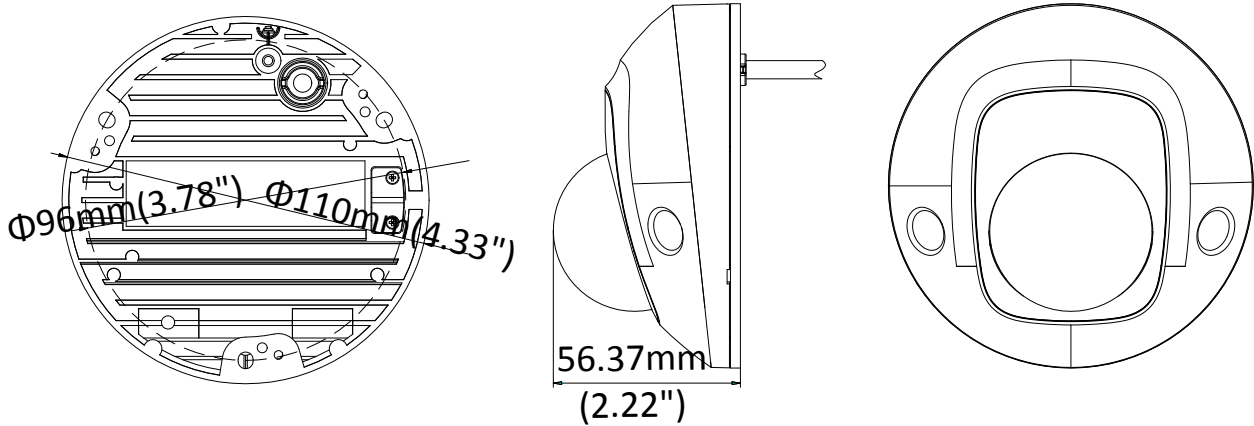

Dimensions