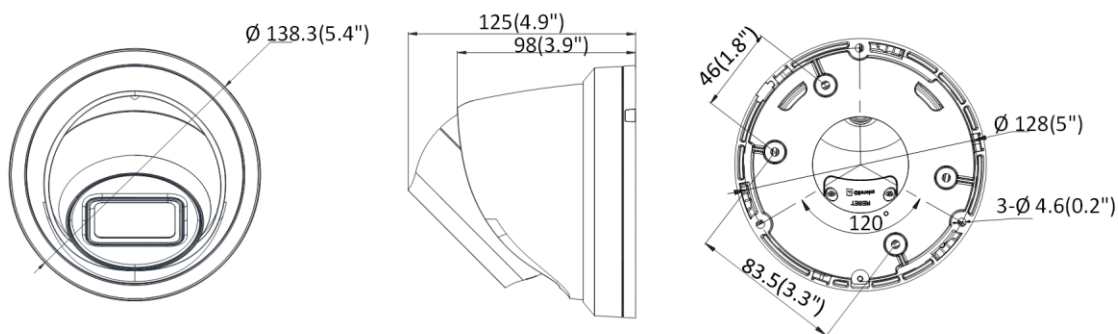

General Function	Anti-flicker, three streams , heartbeat, mirror, privacy masks, password reset via e-mail, pixel counter, HTTP listening
Reset	Reset via reset button on camera body, web browser and client software
Startup and Operating Conditions	-30 °C to 60 °C (-22 °F to 140 °F), humidity 95% or less (non-condensing)
Storage Conditions	-30 °C to 60 °C (-22 °F to 140 °F), humidity 95% or less (non-condensing)
Power Supply	12 VDC \pm 25%, Φ 5.5 mm coaxial power plug; PoE (802.3af, class 3)
Power Consumption and Current	12 VDC, 0.63 A, max. 7.5 W; PoE (802.3af, 36 V to 57 V), 0.3 A to 0.2 A, max. 9 W
Material	Metal
Dimensions	Camera: Approx. Φ 138.3 \times 125 mm (5.4" \times 4.9") With package: Approx. 170 \times 170 \times 150 mm (6.7" \times 6.7" \times 5.9")
Weight	Camera: Approx. 730 g (1.6 lb.) With package: Approx. 998 g (2.2 lb.)
Approval	
EMC	47 CFR Part 15, Subpart B; EN 55032: 2015, EN 61000-3-2: 2014, EN 61000-3-3: 2013, EN 50130-4: 2011 +A1: 2014; AS/NZS CISPR 32: 2015; ICES-003: Issue 6, 2016; KN 32: 2015, KN 35: 2015
Safety	UL 60950-1, IEC 60950-1:2005 + Am 1:2009 + Am 2:2013, EN 60950-1:2005 + Am 1:2009 + Am 2:2013, IS 13252(Part 1):2010+A1:2013+A2:2015
Chemistry	2011/65/EU, 2012/19/EU, Regulation (EC) No 1907/2006
Protection	Ingress protection: IP67 (IEC 60529-2013)

* Listed resolutions are only selectable options. It does not mean that all streams can work at their maximum resolution at the same time.

Available Model

DS-2CD3385G0-I (B) (2.8/4/6 mm)

Dimensions

Unit: mm(inch)