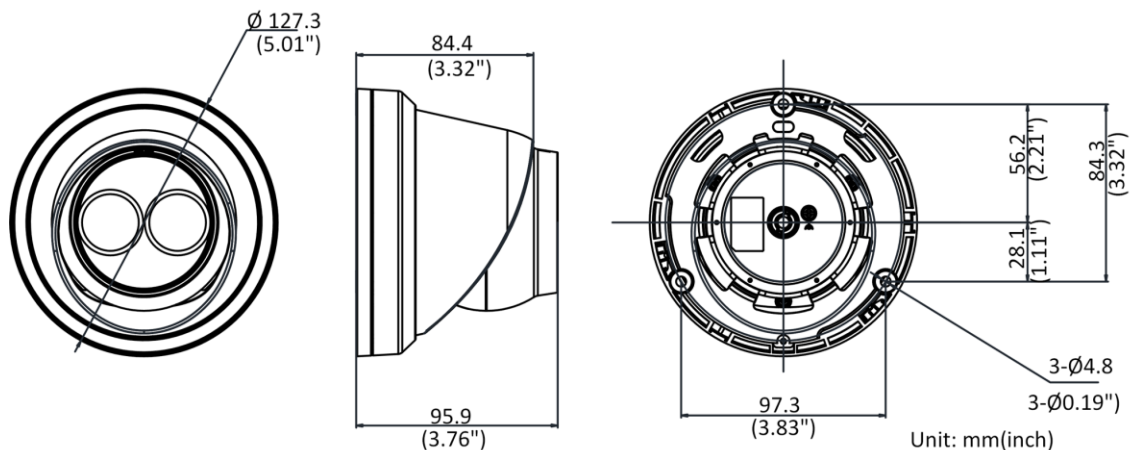

Web Client Language	32 languages English, Russian, Estonian, Bulgarian, Hungarian, Greek, German, Italian, Czech, Slovak, French, Polish, Dutch, Portuguese, Spanish, Romanian, Danish, Swedish, Norwegian, Finnish, Croatian, Slovenian, Serbian, Turkish, Korean, Traditional Chinese, Thai, Vietnamese, Japanese, Latvian, Lithuanian, Portuguese (Brazil)
Power Supply	12 VDC $\pm$ 25%, Φ 5.5 mm coaxial power plug; PoE (802.3af, class 3)
Power Consumption and Current	12 VDC, 0.5A, max. 6W; PoE (802.3af, 36V to 57V), 0.2A to 0.1A, max. 7.5W
Protection Level	IP67
Material	Metal
Dimensions	Camera: Φ 127.3 $\times$ 95.9 mm (Φ 5.0" $\times$ 3.4") Package: 150 $\times$ 150 $\times$ 141 mm (5.9" $\times$ 5.9" $\times$ 5.6")
Weight	Camera: Approx. 610 g (1.3 lb.) With Package: Approx. 880 g (1.9 lb.)

Available Model

DS-2CD3343G0-I (2.8/4/6 mm)

Dimension