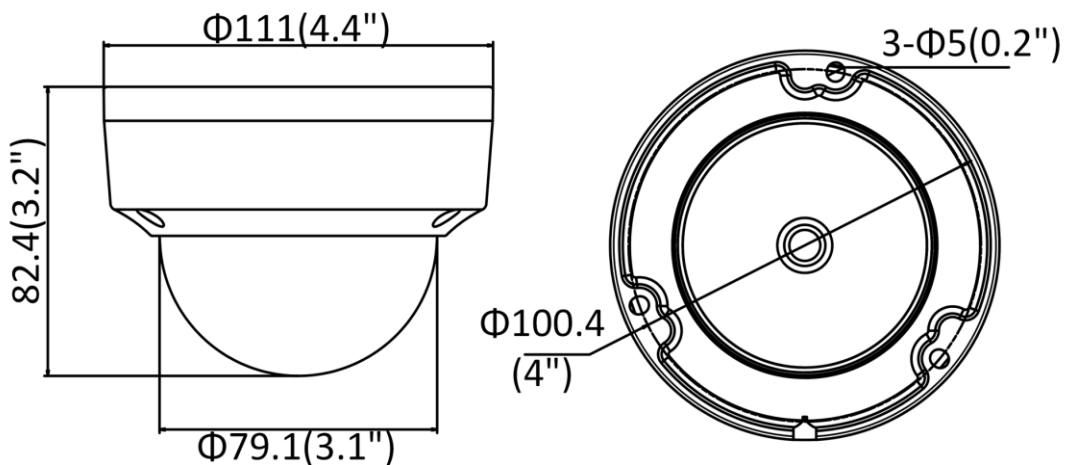

Audio (-S)

Audio Compression	G.711/G.722.1/G.726/MP2L2/PCM/MP3
Audio Bit Rate	64Kbps(G.711)/16Kbps(G.722.1)/16Kbps(G.726)/32-192Kbps(MP2L2)/8Kbps-320Kbps(MP3)
Environment Noise Filtering	Yes
Audio Sampling Rate	8kHz/16 kHz/32 kHz/44.1 kHz/48 kHz

General

Operating Conditions	-30 °C to +60 °C (-22 °F to +140 °F), humidity 95% or less (non-condensing)
Web Client Language	32 languages English, Russian, Estonian, Bulgarian, Hungarian, Greek, German, Italian, Czech, Slovak, French, Polish, Dutch, Portuguese, Spanish, Romanian, Danish, Swedish, Norwegian, Finnish, Croatian, Slovenian, Serbian, Turkish, Korean, Traditional Chinese, Thai, Vietnamese, Japanese, Latvian, Lithuanian, Portuguese (Brazil)
Power Supply	12 VDC $\pm$ 25%, Φ 5.5 mm coaxial power plug; PoE (802.3af, class 3)
Power Consumption and Current	12 VDC, 0.6 A, max. 7.5W; PoE (802.3af, 36V to 57V), 0.3 A to 0.2 A, max. 9W
Protection Level	IP67, IK10
Material	Metal
Dimensions	Camera: Φ 111 $\times$ 82.4 mm (Φ 4.4" $\times$ 3.2") Package: 134 $\times$ 134 $\times$ 108 mm (5.3" $\times$ 5.3" $\times$ 4.3")
Weight	Camera: approx. 500 g (1.1 lb.)

Available Model

DS-2CD3163G0-I (2.8/4/6 mm), DS-2CD3163G0-IS (2.8/4/6 mm)

Dimension

Unit: mm(inch)