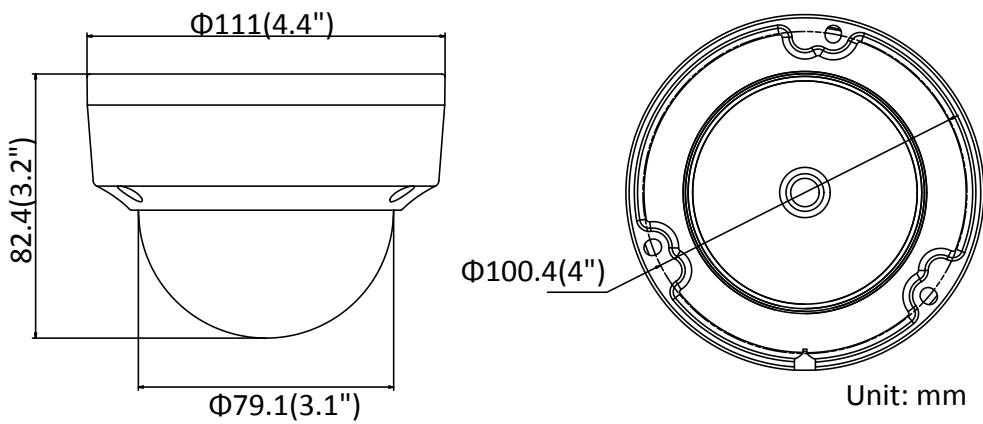

Dimensions

Accessories

Distributed by