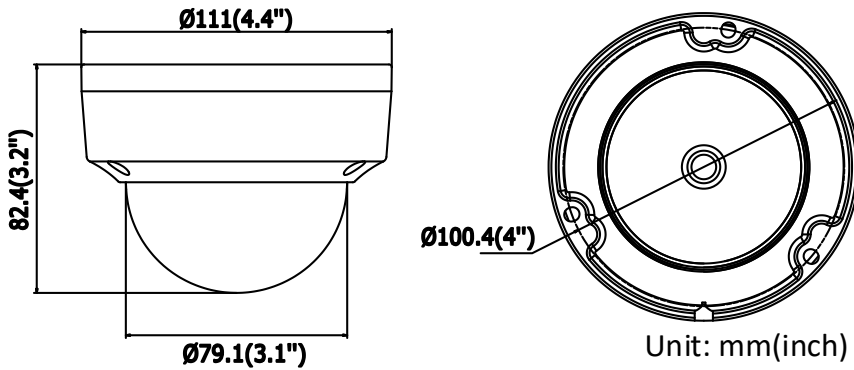

Dimensions

Accessories

DS-1259ZJ

DS-1272ZJ-110

DS-1272ZJ-110B

DS-1271ZJ-110

Junction Box

DS-1280ZJ-DM18

DS-1276ZJ

DS-1275ZJ

DS-1250ZJ

Distributed by