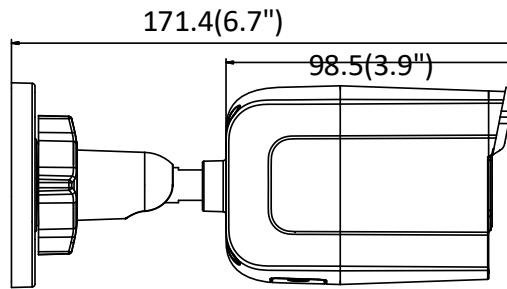

| | |
|-------------------------------|---|
| Network Storage | Support built-in microSD/SDHC/SDXC card (128G), local storage and NAS (NFS,SMB/CIFS), ANR |
| Protocols | TCP/IP, ICMP, HTTP, HTTPS, FTP, DHCP, DNS, DDNS, RTP, RTSP, RTCP, PPPoE, NTP, UPnP, SMTP, SNMP, IGMP, QoS, IPv6, UDP, Bonjour |
| General Function | One-key reset, heartbeat, mirror, password protection, privacy mask, watermark, IP address filter |
| API | ONVIF(PROFILE S,PROFILE G), ISAPI |
| Simultaneous Live View | Up to 6 channels |
| User/Host | Up to 32 users 3 levels: Administrator, Operator and User |
| Client | iVMS-4200, Hik-Connect, iVMS-5200, iVMS-4500 |
| Web Browser | IE8+, Chrome 31.0-44, Firefox 30.0-51, Safari 8.0+ |
| Interface | |
| Communication Interface | 1 RJ45 10M/100M self-adaptive Ethernet port |
| On-board Storage | Built-in microSD/SDHC/SDXC slot, up to 128 GB |
| Audio I/O | 1 Built-in mic, mono sound |
| Video Out | No |
| Alarm I/O | No |
| Reset Button | Yes |
| General | |
| Operating Conditions | -30 °C to +60 °C (-22 °F to +140 °F), Humidity 95% or less (non-condensing) |
| Power Supply | 12 VDC ± 25%, Φ 5.5 mm coaxial plug power PoE (802.3af, class 3) |
| Power Consumption and Current | 12 VDC, Max:5W |
| Protection Level | IP67,IK10 |
| Material | Front cover: plastic, camera body: metal |
| Dimensions | Camera: 69.7 mm × 67.9 mm × 171.4 mm (2.7" × 2.7" × 6.7") With package: 216 mm × 121 mm × 118 mm (8.5" × 4.8" × 4.6") |
| Weight | Camera: 460g (0.8lb) With package: 590g(1.5lb) |

Available Model:

DS-2CD3141G1-ISUHK (2.8/4 mm)

Dimensions

Unit: mm(inch)

Accessory

DS-1280ZI-S
Junction Box

Distributed by

HIKVISION