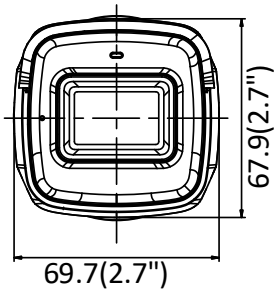

| | |
|-------------------------------|---|
| Network Storage | Support built-in microSD/SDHC/SDXC card (128G), local storage and NAS (NFS,SMB/CIFS), ANR |
| Protocols | TCP/IP, ICMP, HTTP, HTTPS, FTP, DHCP, DNS, DDNS, RTP, RTSP, RTCP, PPPoE, NTP, UPnP, SMTP, SNMP, IGMP, QoS, IPv6, UDP, Bonjour |
| General Function | One-key reset, heartbeat, mirror, password protection, privacy mask, watermark, IP address filter |
| API | ONVIF(PROFILE S,PROFILE G), ISAPI |
| Simultaneous Live View | Up to 6 channels |
| User/Host | Up to 32 users 3 levels: Administrator, Operator and User |
| Client | iVMS-4200, Hik-Connect, iVMS-5200, iVMS-4500 |
| Web Browser | IE8+, Chrome 31.0-44, Firefox 30.0-51, Safari 8.0+ |
| Interface | |
| Communication Interface | 1 RJ45 10M/100M self-adaptive Ethernet port |
| On-board Storage | Built-in microSD/SDHC/SDXC slot, up to 128 GB |
| Audio I/O | 1 Built-in mic, mono sound |
| Video Out | No |
| Alarm I/O | No |
| Reset Button | Yes |
| General | |
| Operating Conditions | -30 °C to +60 °C (-22 °F to +140 °F), Humidity 95% or less (non-condensing) |
| Power Supply | 12 VDC ± 25%, Φ 5.5 mm coaxial plug power PoE (802.3af, class 3) |
| Power Consumption and Current | 12 VDC, Max:5W |
| Protection Level | IP67,IK10 |
| Material | Front cover: plastic, camera body: metal |
| Dimensions | Camera: 69.7 mm × 67.9 mm × 171.4 mm (2.7" × 2.7" × 6.7") With package: 216 mm × 121 mm × 118 mm (8.5" × 4.8" × 4.6") |
| Weight | Camera: 460g (0.8lb) With package: 590g(1.5lb) |

Available Model:

DS-2CD3141G1-ISUHK (2.8/4 mm)

Dimensions

Unit: mm(inch)

Accessory

DS-1280ZI-S
Junction Box

Distributed by

HIKVISION