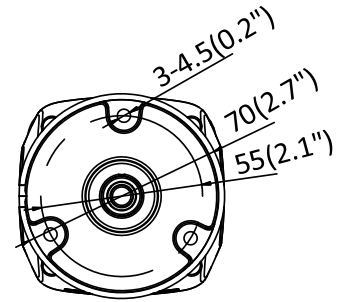

Dimensions

Unit: mm(inch)