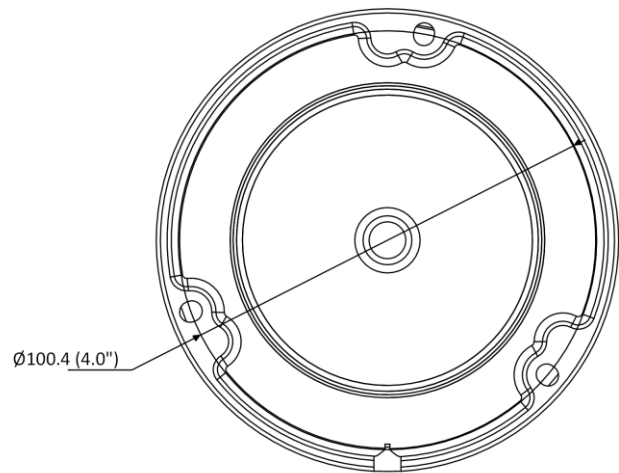

Package Dimension	134 mm × 134 mm × 108 mm (5.3" × 5.3" × 4.3")
Camera Weight	390 g (0.9 lb.)
With Package Weight	580 g (1.3 lb.)
Approval	
EMC	FCC (47 CFR Part 15, Subpart B); CE-EMC (EN 55032: 2015, EN 61000-3-2: 2014, EN 61000-3-3: 2013, EN 50130-4: 2011 +A1: 2014); RCM (AS/NZS CISPR 32: 2015); IC (ICES-003: Issue 6, 2016); KC (KN 32: 2015, KN 35: 2015)
Safety	UL (UL 60950-1); CB (IEC 60950-1:2005 + Am 1:2009 + Am 2:2013); CE-LVD (EN 60950-1:2005 + Am 1:2009 + Am 2:2013); BIS (IS 13252(Part 1):2010+A1:2013+A2:2015); LOA (IEC/EN 60950-1)
Environment	CE-RoHS (2011/65/EU); WEEE (2012/19/EU); Reach (Regulation (EC) No 1907/2006)
Protection	Ingress protection: IP67 (IEC 60529-2013), IK10 (IEC 62262:2002)

* Listed resolutions are only selectable options. It does not mean that all streams can work at their maximum resolution at the same time.

Available Model

DS-2CD3141G0-I (2.8 mm, 4 mm, 6 mm)

Dimension

Unit: mm (inch)