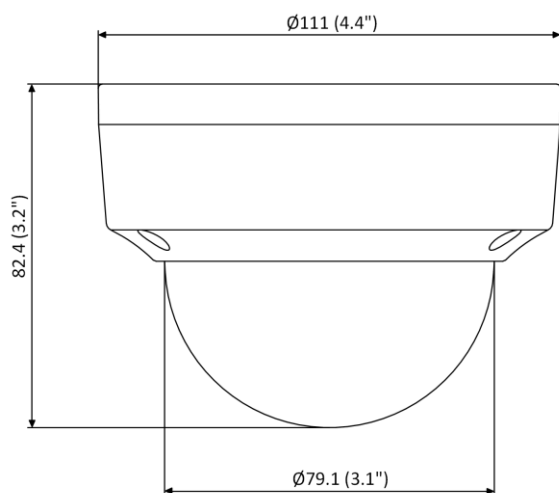

Package Dimension	134 mm × 134 mm × 108 mm (5.3" × 5.3" × 4.3")
Camera Weight	390 g (0.9 lb.)
With Package Weight	580 g (1.3 lb.)
Approval	
EMC	FCC (47 CFR Part 15, Subpart B); CE-EMC (EN 55032: 2015, EN 61000-3-2: 2014, EN 61000-3-3: 2013, EN 50130-4: 2011 +A1: 2014); RCM (AS/NZS CISPR 32: 2015); IC (ICES-003: Issue 6, 2016); KC (KN 32: 2015, KN 35: 2015)
Safety	UL (UL 60950-1); CB (IEC 60950-1:2005 + Am 1:2009 + Am 2:2013); CE-LVD (EN 60950-1:2005 + Am 1:2009 + Am 2:2013); BIS (IS 13252(Part 1):2010+A1:2013+A2:2015); LOA (IEC/EN 60950-1)
Environment	CE-RoHS (2011/65/EU); WEEE (2012/19/EU); Reach (Regulation (EC) No 1907/2006)
Protection	Ingress protection: IP67 (IEC 60529-2013), IK10 (IEC 62262:2002)

* Listed resolutions are only selectable options. It does not mean that all streams can work at their maximum resolution at the same time.

Available Model

DS-2CD3141G0-I (2.8 mm, 4 mm, 6 mm)

Dimension

Unit: mm (inch)