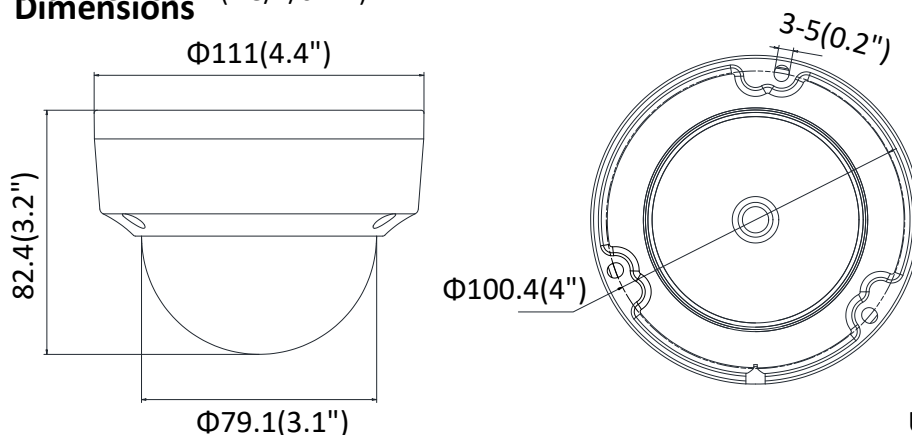

Available Models:

DS-2CD3121G1-ISUHK (2.8/4/6mm)

Dimensions

Unit: mm

Accessories