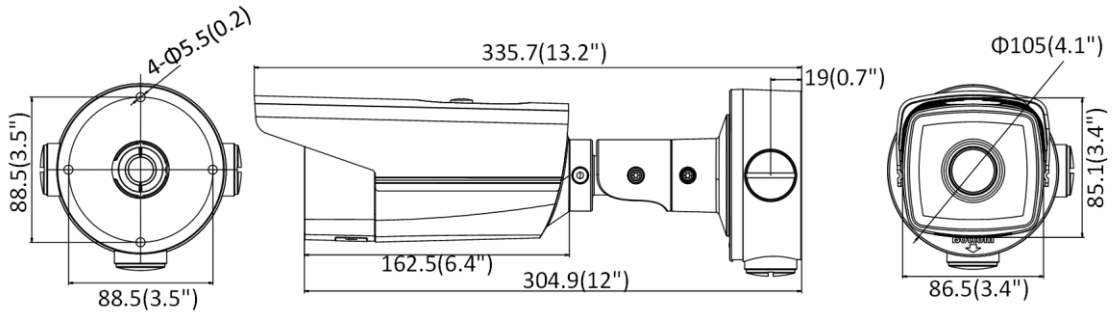

Available Model

DS-2CD3T63G0-2I (2.8/4/6/8 mm), DS-2CD3T63G0-4I (2.8/4/6/8 mm), DS-2CD3T63G0-2IS (2.8/4/6/8 mm), DS-2CD3T63G0-4IS (2.8/4/6/8 mm)

Dimension

Unit:mm(inch)

Accessory