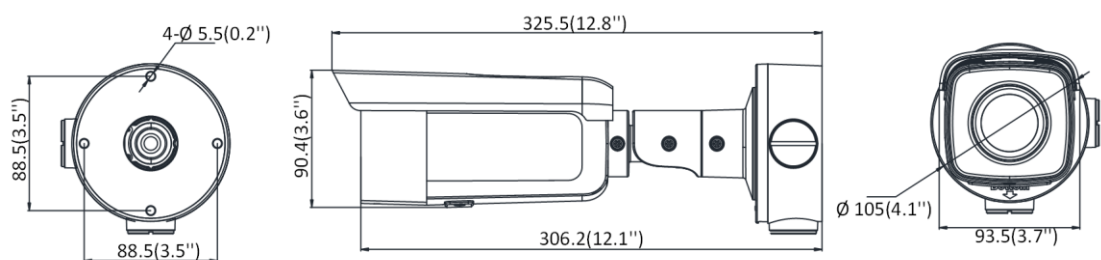

| General | |
|----------------------------------|--|
| Web Client Language | 32 languages English, Russian, Estonian, Bulgarian, Hungarian, Greek, German, Italian, Czech, Slovak, French, Polish, Dutch, Portuguese, Spanish, Romanian, Danish, Swedish, Norwegian, Finnish, Croatian, Slovenian, Serbian, Turkish, Korean, Traditional Chinese, Thai, Vietnamese, Japanese, Latvian, Lithuanian, Portuguese (Brazil) |
| General Function | Anti-flicker, three streams, heartbeat, mirror, privacy masks, password reset via e-mail, pixel counter, HTTP listening |
| Reset | Reset via reset button on camera body, web browser and client software |
| Startup and Operating Conditions | -30 °C to 60 °C (-22 °F to 140 °F), humidity 95% or less (non-condensing) |
| Storage Conditions | -30 °C to 60 °C (-22 °F to 140 °F), humidity 95% or less (non-condensing) |
| Power Supply | 12 VDC ± 25%, Φ 5.5 mm coaxial power plug; PoE (802.3af, class 3) |
| Power Consumption and Current | 12 VDC± 25%, 0.83 A, max. 10 W; PoE (802.3af, 36V to 57V), 0.33 A to 0.2 A, max. 12 W |
| Material | Front cover: Metal, camera body: Metal, sun shield: Plastic |
| Dimensions | Camera: Φ 105 × 325.5 mm (Φ 4.1" × 12.8") Package: 386 × 156 × 155 mm (15.2" × 6.1" × 6.1") |
| Weight | Camera: Approx. 1.1 kg (2.4 lb.) With package: Approx. 1.8 kg (4 lb.) |
| Approval | |
| EMC | 47 CFR Part 15, Subpart B; EN 55032: 2015, EN 61000-3-2: 2014, EN 61000-3-3: 2013, EN 50130-4: 2011 +A1: 2014; AS/NZS CISPR 32: 2015; ICES-003: Issue 6, 2016; KN 32: 2015, KN 35: 2015 |
| Safety | UL 60950-1, IEC 60950-1:2005 + Am 1:2009 + Am 2:2013, EN 60950-1:2005 + Am 1:2009 + Am 2:2013, IS 13252(Part 1):2010+A1:2013+A2:2015 |
| Chemistry | 2011/65/EU, 2012/19/EU, Regulation (EC) No 1907/2006 |
| Protection | Ingress protection: IP67 (IEC 60529-2013) |

Available Model

DS-2CD3T45G0-4IS (B) (2.8/4/6/8 mm)

Dimensions

Unit: mm(inch)

Accessory

DS-1275ZJ-SUS
Vertical Pole Mount

DS-1276ZJ-SUS
Corner Mount

DS-1275ZJ-S-SUS
Vertical Pole Mount