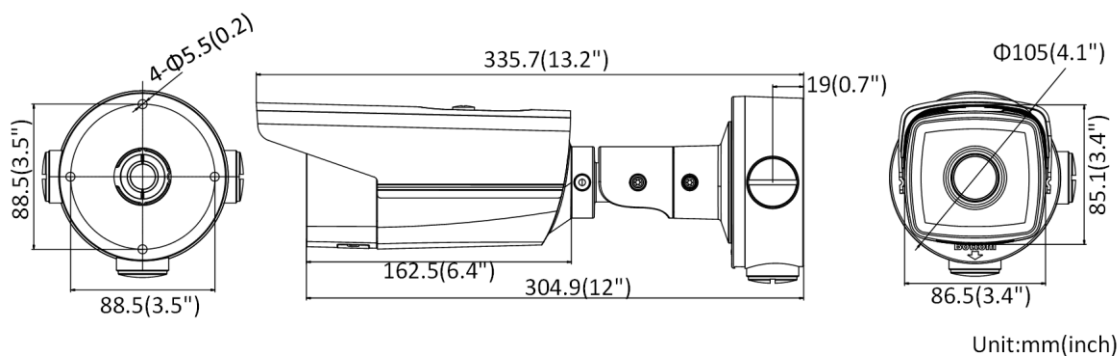

Dimension

Unit:mm(inch)

Accessory