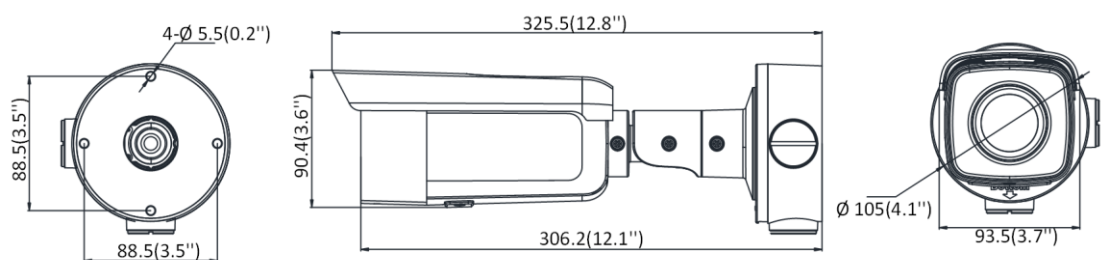

Available Model

DS-2CD3T25G0-4IS (B) (2.8/4/6 mm)

Dimensions

Unit: mm(inch)