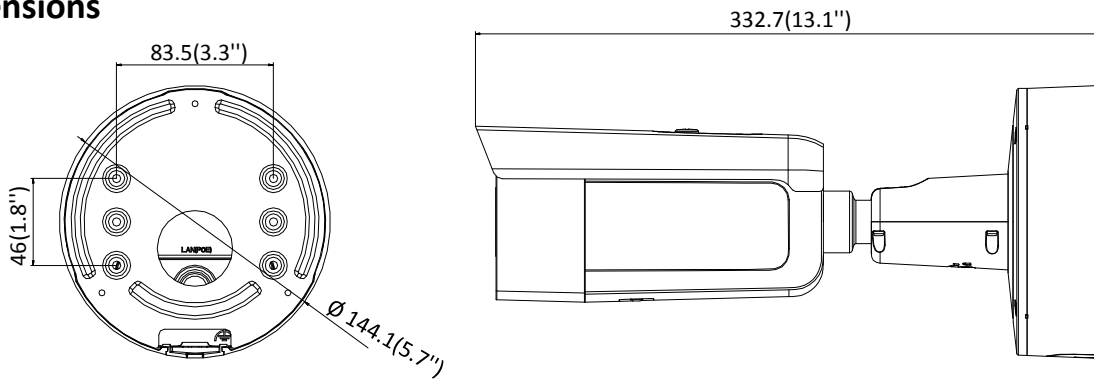

Dimensions

Unit: mm(inch)

Accessories

Distributed by