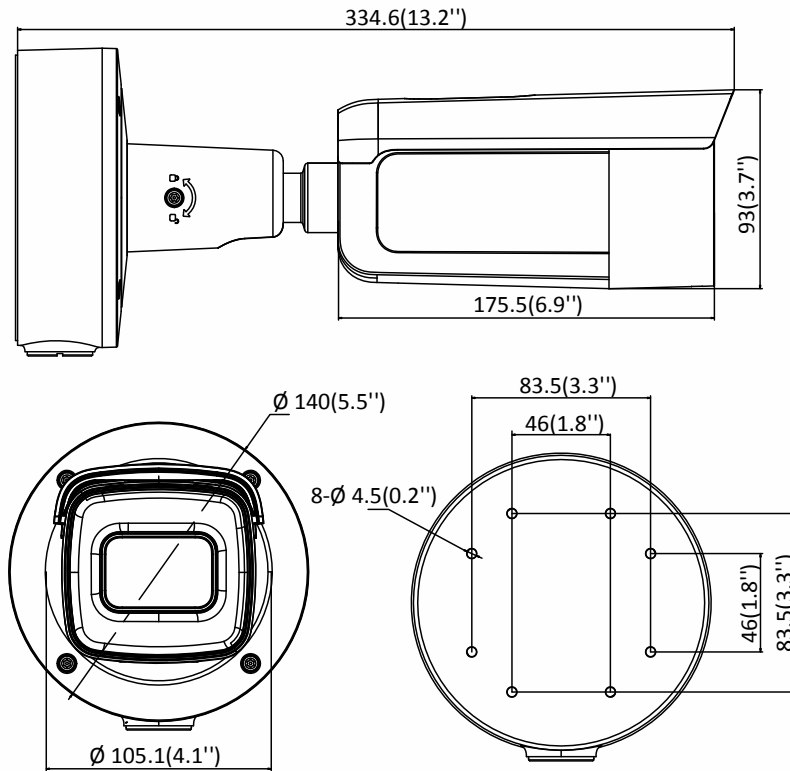

Dimensions

Accessories

DS-1275ZJ-S-SUS
Vertical Pole Mount

Distributed by

HIKVISION

Headquarters
No.555 Qianmo Road, Binjiang District,
Hangzhou 310051, China
T +86-571-8807-5998
overseasbusiness@hikvision.com

Hikvision USA
T +1-909-895-0400
sales.usa@hikvision.com

Hikvision Italy
T +39-0438-6902
info.it@hikvision.com

Hikvision Singapore
T +65-6684-4718
sg@hikvision.com

Hikvision Africa
T +27 (0) 0351172
sale.africa@hikvision.com

Hikvision Europe
T +31-23-55-42-770
info.eu@hikvision.com

Hikvision France
T +33(0)1-85-330-450
info.fr@hikvision.com

Hikvision Oceania
T +61-2-8599-4233
salesau@hikvision.com

Hikvision Hong Kong
T +852-2151-1761

Hikvision Middle East
T +971-4-8816086
salesme@hikvision.com

Hikvision Spain
T +34-91-737-16-55
info.es@hikvision.com

Hikvision Canada
T +1-909-895-0400
sales.usa@hikvision.com

Hikvision Russia
T +7-495-669-67-99
saleru@hikvision.com

Hikvision Poland
T +48-22-460-01-50
poland@hikvision.com

Hikvision Korea
T +82-31-731-8841
sales.korea@hikvision.com

Hikvision India
T +91-22-28469900
sales@pramahikvision.com

Hikvision UK
T +01628-902140
support.uk@hikvision.com

Hikvision Brazil
T +55 11 3318-0050
Latam.support@hikvision.com