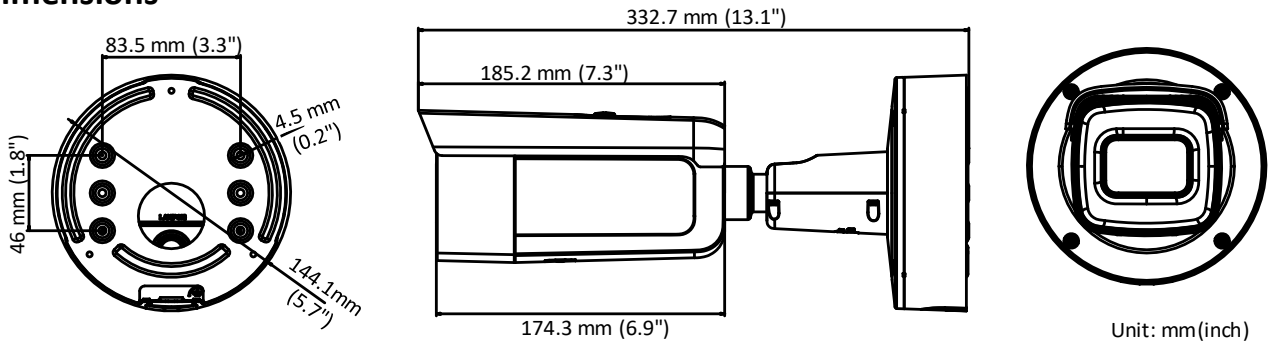

Dimensions