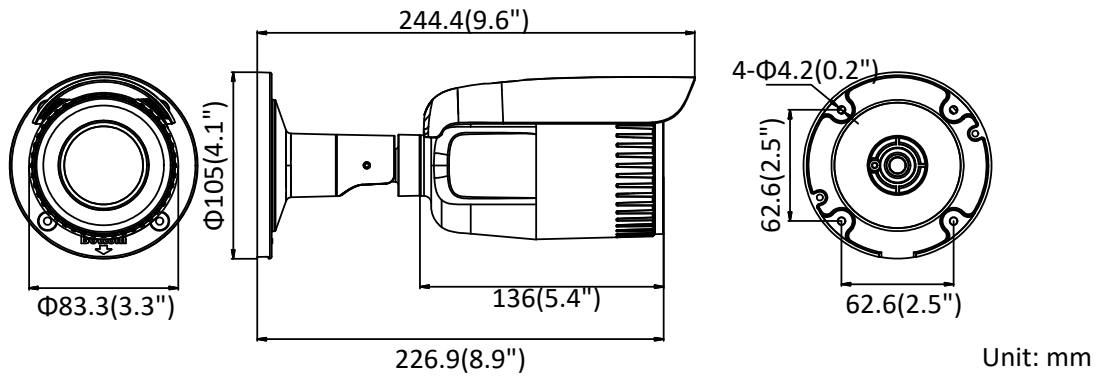

Dimension

Accessory

Distributed by

HIKVISION

Headquarters

No.555 Qianmo Road, Binjiang District,
Hangzhou 310051, China
T +86-571-8807-5998
overseasbusiness@hikvision.com

Hikvision USA
T +1-909-895-0400
sales.usa@hikvision.com

Hikvision Italy
T +39-0438-6902
info.it@hikvision.com

Hikvision Singapore
T +65-6684-4718
sg@hikvision.com

Hikvision Africa
T +27 (10) 0351172
sale.africa@hikvision.com

Hikvision Europe
T +31-23-55-42-770
info.eu@hikvision.com

Hikvision France
T +33(0)1-85-330-450
info.fr@hikvision.com

Hikvision Oceania
T +61-2-8599-4233
salesau@hikvision.com

Hikvision Hong Kong
T +852-2151-1761

Hikvision Middle East
T +971-4-8816086
salesme@hikvision.com

Hikvision Spain
T +34-91-737-16-55
info.es@hikvision.com

Hikvision Canada
T +1-909-895-0400
sales.usa@hikvision.com

Hikvision Russia
T +7-495-669-67-99
saleru@hikvision.com

Hikvision Poland
T +48-22-460-01-50
poland@hikvision.com

Hikvision Korea
T +82-31-731-8841
sales.korea@hikvision.com

Hikvision India
T +91-22-28469900
sales@pramahikvision.com

Hikvision UK
T +01628-902140
support.uk@hikvision.com

Hikvision Brazil
T +55 11 3318-0050
Latam.support@hikvision.com