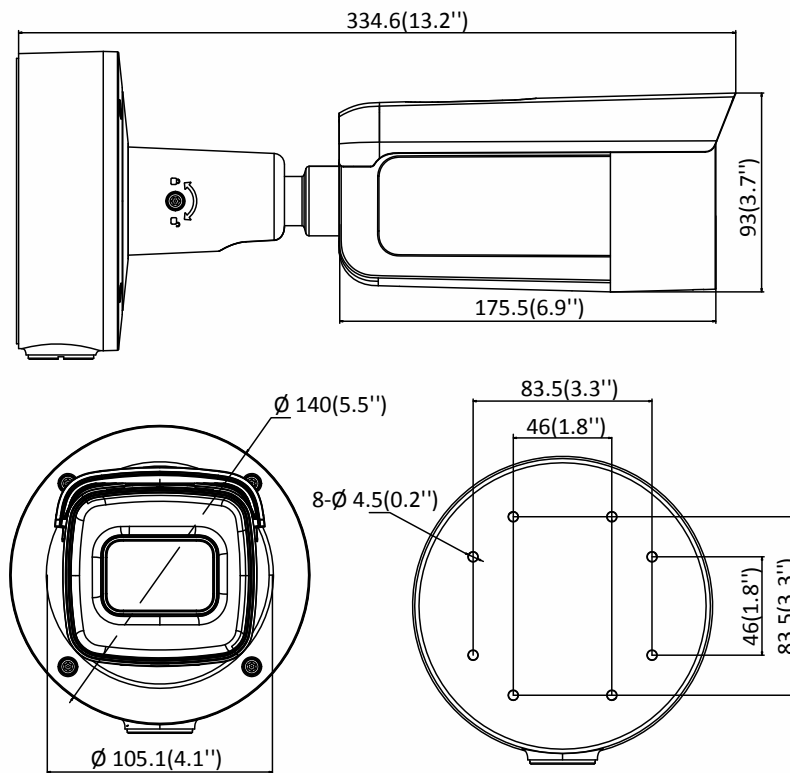

Dimensions

Accessories

Distributed by

DS-1275ZJ-S-SUS
Vertical Pole Mount

Headquarters

No.555 Qianmo Road, Binjiang District,
Hangzhou 310051, China
T +86-571-8807-5998
overseasbusiness@hikvision.com

Hikvision USA
T +1-909-895-0400
sales.usa@hikvision.com

Hikvision Italy
T +39-0438-6902
info.it@hikvision.com

Hikvision Singapore
T +65-6684-4718
sg@hikvision.com

Hikvision Africa
T +27 (10) 0351172
sale.africa@hikvision.com

Hikvision Europe
T +31-23-55-42-770
info.eu@hikvision.com

Hikvision France
T +33(0)1-85-330-450
info.fr@hikvision.com

Hikvision Oceania
T +61-2-8599-4233
salesau@hikvision.com

Hikvision Hong Kong
T +852-2151-1761

Hikvision Middle East
T +971-4-8816086
salesme@hikvision.com

Hikvision Spain
T +34-91-737-16-55
info.es@hikvision.com

Hikvision Canada
T +1-909-895-0400
sales.usa@hikvision.com

Hikvision Russia
T +7-495-669-67-99
saleru@hikvision.com

Hikvision Poland
T +48-22-460-01-50
poland@hikvision.com

Hikvision Korea
T +82-31-731-8841
sales.korea@hikvision.com

Hikvision India
T +91-22-28469900
sales@pramahikvision.com

Hikvision UK
T +01628-902140
support.uk@hikvision.com

Hikvision Brazil
T +55 11 3318-0050
Latam.support@hikvision.com