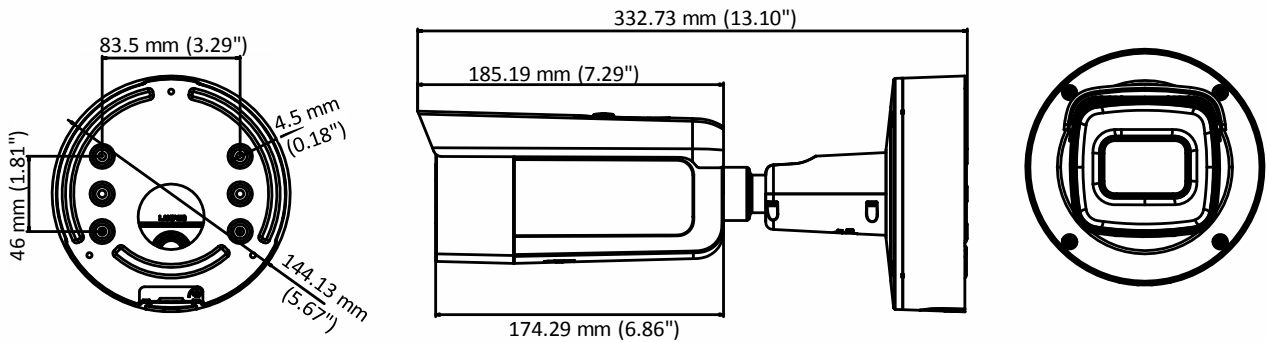

## Specifications

<b>Camera</b>	
Image Sensor	1/2.8" Progressive Scan CMOS
Min. Illumination	Color: 0.005 Lux @ (F1.2, AGC ON), 0 Lux with IR Color: 0.0068 Lux @ (F1.4, AGC ON), 0 Lux with IR
Shutter Speed	1/3 s to 1/100,000 s
Slow Shutter	Yes
Day & Night	IR Cut Filter
Digital Noise Reduction	3D DNR
WDR	120 dB
3-Axis Adjustment	Pan: 0° to 360°, tilt: 0° to 90°, rotate: 0° to 360°
<b>Lens</b>	
Focal length	2.7 to 13.5 mm
Aperture	F1.4
Focus	Auto
Auto-Iris	DC drive
FOV	Horizontal field of view: 107° to 33° Vertical field of view: 57° to 19° Diagonal field of view: 129° to 37.5°
Lens Mount	Φ14
<b>IR</b>	
IR Range	Up to 60 m
Wavelength	850nm
<b>Compression Standard</b>	
Video Compression	Main stream: H.265/H.264 Sub stream: H.265/H.264/MJPEG Third stream: H.265/H.264/MJPEG
H.264 Type	Main Profile/High Profile
H.264+	Main stream supports
H.265 Type	Main Profile
H.265+	Main stream supports
Video Bit Rate	32 Kbps to 16 Mbps
Scalable Video Coding (SVC)	H.264 and H.265 encoding
<b>Smart Feature-set</b>	
Smart Event	Line crossing detection, 1 line configurable Intrusion detection, up to 1 region configurable Unattended baggage detection, 1 region configurable Object removal detection, 1 region configurable Face detection: detects faces Scene change detection
Basic Event	Motion detection, video tampering alarm, exception (network disconnected, IP address conflict, illegal login, HDD full, HDD error)
Linkage Method	Trigger recording: memory card, network storage, pre-record and post-record Trigger captured pictures uploading: FTP, HTTP, NAS, Email Trigger notification: HTTP, ISAPI, alarm output, Email
Region of Interest	Support 5 fixed regions for main stream and sub stream
<b>Image</b>	

	Terminal block for DC input
Power Consumption and Current	12 VDC, 1.3A, max. 15.5W PoE (802.3at, 42.5V to 57V), 0.5A to 0.1A, max. 17.5W
Protection Level	IP67, IK10
Material	Metal
Dimensions	Φ144.13×332.73 mm (Φ5.67"× 13.10")
Weight	Camera: Approx. 1890 g (4.17 lb.)

## Dimensions