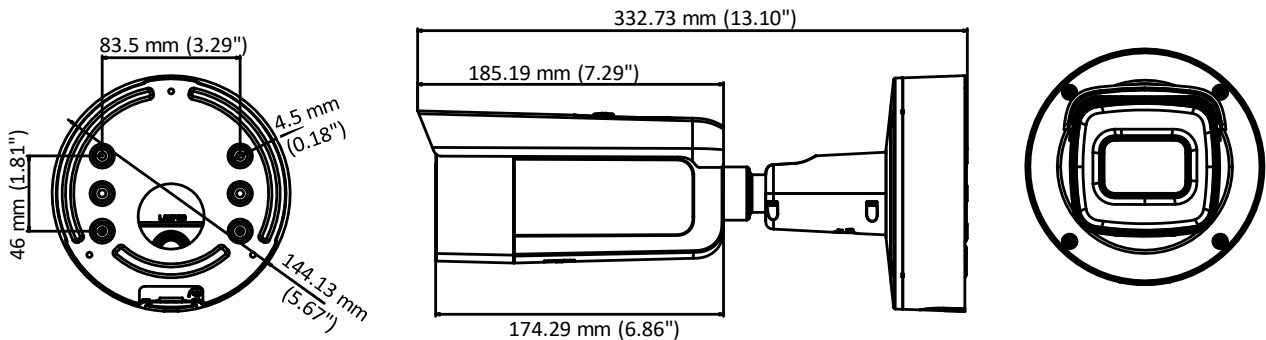

Dimensions