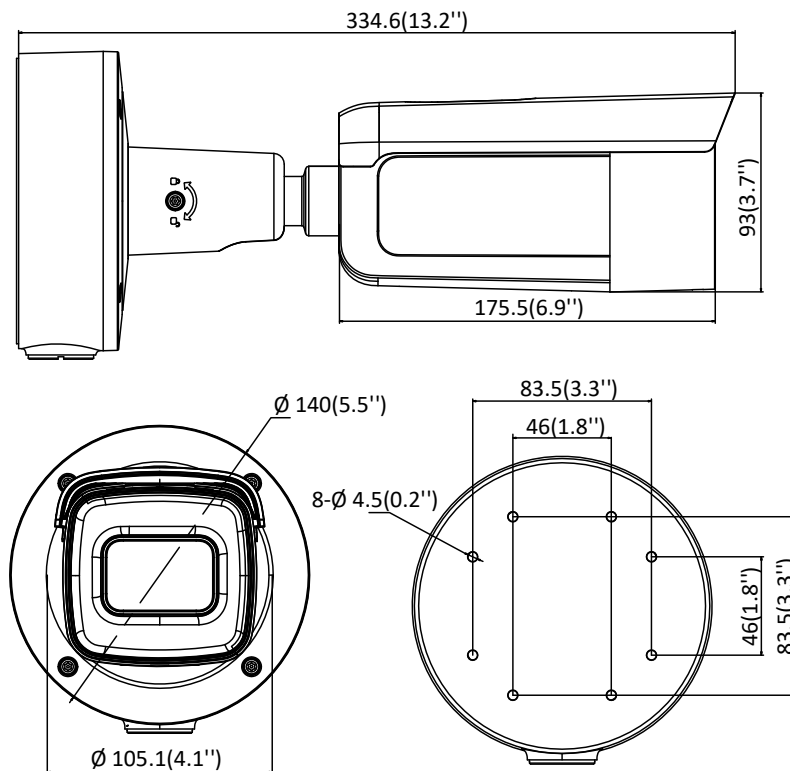

	browser
Target Cropping	No
Day/Night Switch	Day/Night/Auto/Schedule/Triggered by alarm in (-S)
Network	
Network Storage	Support Micro SD/SDHC/SDXC card (128G), local storage and NAS (NFS,SMB/CIFS), ANR
Alarm Trigger	Motion detection, video tampering, network disconnected, IP address conflict, illegal login, HDD full, HDD error
Protocols	TCP/IP, ICMP, HTTP, HTTPS, FTP, DHCP, DNS, DDNS, RTP, RTSP, RTCP, PPPoE, NTP, UPnP™, SMTP, SNMP, IGMP, 802.1X, QoS, IPv6, Bonjour
General Function	One-key reset, anti-flicker, three streams, heartbeat, mirror, password protection, privacy mask, watermark, IP address filter
Firmware Version	V5.5.60
API	ONVIF (PROFILE S, PROFILE G), ISAPI
Simultaneous Live View	Up to 6 channels
User/Host	Up to 32 users 3 levels: Administrator, Operator and User
Client	iVMS-4200, Hik-Connect, iVMS-5200, iVMS-4500
Web Browser	IE8+, Chrome 31.0-44, Firefox 30.0-51, Safari 8.0+
Interface	
Communication Interface	1 RJ45 10M/100M self-adaptive Ethernet port
Video Output	1Vp-p composite output(75Ω/BNC) (For adjustment only)
On-board storage	Built-in Micro SD/SDHC/SDXC slot, up to 128 GB
Reset Button	Yes
General	
Operating Conditions	-30 °C to +60 °C (-22 °F to +140 °F), Humidity 95% or less (non-condensing)
Power Supply	12 VDC ± 25%, terminal block PoE (802.3at, class 4)
Power Consumption and Current	12 VDC, 1.2A, max. 14.5W PoE (802.3at, 42.5V to 57V), 0.43A to 0.3A, max. 18W
Protection Level	IP67, IK10
Accessory	The junction box is included in the package
Material	Metal
Dimensions	Camera: Φ140 × 334.6 mm (Φ5.5"× 13.2")
Weight	Camera: 1300 g (2.9 lb.) With package: 2000 g (4.4 lb.)

Available Model:

DS-2CD3623G1-IZUHK (2.7 to 13.5 mm)

Dimensions

Accessories

Distributed by

DS-1475ZJ-SUS
Vertical Pole Mount

DS-1476ZJ-SUS
Corner Mount

DS-1275ZJ-S-SUS
Vertical Pole Mount