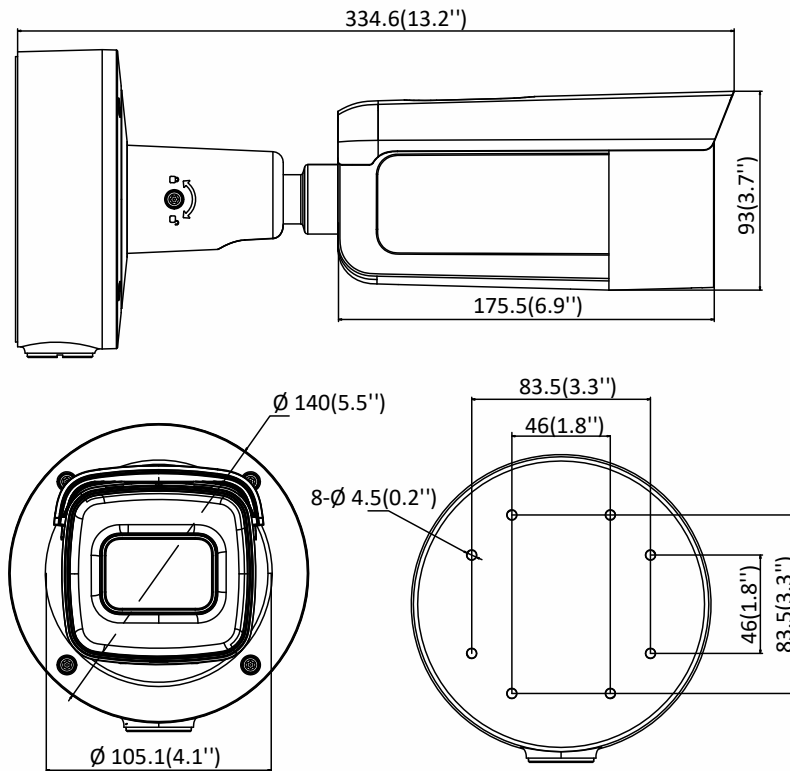

Dimensions

Accessories

Distributed by

DS-1275ZJ-S-SUS
Vertical Pole Mount

HIKVISION

Headquarters

No.555 Qianmo Road, Binjiang District,
Hangzhou 310051, China
T +86-571-8807-5998
overseasbusiness@hikvision.com

Hikvision USA
T +1-909-895-0400
sales.usa@hikvision.com

Hikvision Italy
T +39-0438-6902
info.it@hikvision.com

Hikvision Singapore
T +65-6684-4718
sg@hikvision.com

Hikvision Africa
T +27 (0) 0351172
sale.africa@hikvision.com

Hikvision Europe
T +31-23-55-42-770
info.eu@hikvision.com

Hikvision France
T +33(0)1-85-330-450
info.fr@hikvision.com

Hikvision Oceania
T +61-2-8599-4233
salesau@hikvision.com

Hikvision Hong Kong
T +852-2151-1761

Hikvision Middle East
T +971-4-8816086
salesme@hikvision.com

Hikvision Spain
T +34-91-737-16-55
info.es@hikvision.com

Hikvision Canada
T +1-909-895-0400
sales.usa@hikvision.com

Hikvision Russia
T +7-495-669-67-99
saleru@hikvision.com

Hikvision Poland
T +48-22-460-01-50
poland@hikvision.com

Hikvision Korea
T +82-31-731-8841
sales.korea@hikvision.com

Hikvision India
T +91-22-28469900
sales@pramahikvision.com

Hikvision UK
T +01628-902140
support.uk@hikvision.com

Hikvision Brazil
T +55 11 3318-0050
Latam.support@hikvision.com

05060020190528