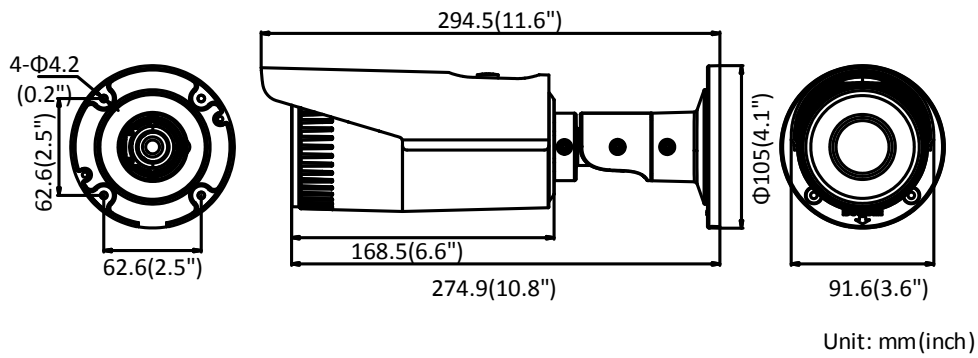

Network	
Network Storage	Support built-in microSD/SDHC/SDXC card (128G), local storage and NAS (NFS,SMB/CIFS), ANR
Alarm Trigger	Motion detection, video tampering, network disconnected, IP address conflict, illegal login, HDD full, HDD error
Protocols	TCP/IP, ICMP, HTTP, HTTPS, FTP, DHCP, DNS, DDNS, RTP, RTSP, RTCP, PPPoE, NTP, UPnP™, SMTP, SNMP, IGMP, 802.1X, QoS, IPv6, Bonjour
General Function	One-key reset, anti-flicker, heartbeat, mirror, password protection, privacy mask, watermark, IP address filter
Firmware Version	V5.5.6
API	ONVIF (PROFILE S, PROFILE G), ISAPI
Simultaneous Live View	Up to 6 channels
User/Host	Up to 32 users 3 levels: Administrator, Operator and User
Client	iVMS-4200, Hik-Connect, iVMS-5200, iVMS-4500
Web Browser	IE8+, Chrome 31.0-44, Firefox 30.0-51, Safari 8.0+
Interface	
Audio	1 input (line in), 1 output (line out), mono sound
Communication Interface	1 RJ45 10M/100M self-adaptive Ethernet port
Alarm	2 inputs, 2 outputs
Video Output	CVBS
On-board Storage	Built-in micro SD/SDHC/SDXC slot, up to 128 GB
SVC	H.264 and H.265 encoding support
Reset Button	Yes
Audio	
Environment Noise Filtering	Yes
Audio Sampling Rate	8 kHz/16 kHz/32 kHz/44.1 kHz/48 kHz
General	
Operating Conditions	-30 °C to +60 °C (22 °F to +140 °F), humidity 95% or less (non-condensing)
Power Supply	12 VDC ± 25%, Φ 5.5 mm coaxial plug power PoE (802.3af, class 3)
Power Consumption and Current	12 VDC, 0.9 A, max. 11 W PoE: (802.3af, 36V-57V), 0.4 A to 0.2 A, max. 12.9 W
Protection Level	IP67
Material	Metal
Dimensions	Φ 105 × 294.5 mm (Φ 4.1" × 11.6")
Weight	Camera: approx. 1050 g (2.3 lb.) With package: approx. 1500 g (3.3 lb.)

Available Models:

DS-2CD3621G1-IZSUHK(2.7 to 13.5 mm)

Dimensions

Without Junction Box

With Junction Box

Accessories

DS-1280ZJ-S
Junction Box
(For -IS and -IZS
models)

DS-1260ZJ
Junction Box