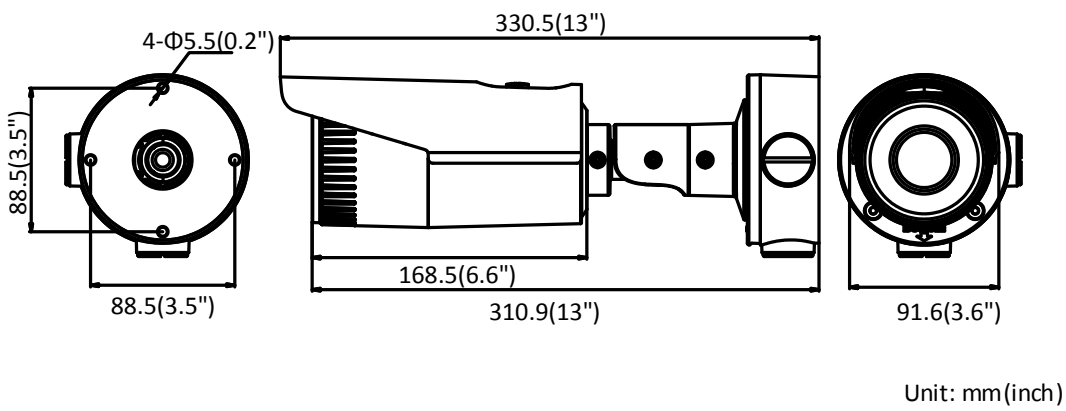

Network	
Network Storage	Support built-in microSD/SDHC/SDXC card (128G), local storage and NAS (NFS,SMB/CIFS), ANR
Alarm Trigger	Motion detection, video tampering, network disconnected, IP address conflict, illegal login, HDD full, HDD error
Protocols	TCP/IP, ICMP, HTTP, HTTPS, FTP, DHCP, DNS, DDNS, RTP, RTSP, RTCP, PPPoE, NTP, UPnP™, SMTP, SNMP, IGMP, 802.1X, QoS, IPv6, Bonjour
General Function	One-key reset, anti-flicker, heartbeat, mirror, password protection, privacy mask, watermark, IP address filter
Firmware Version	V5.5.6
API	ONVIF (PROFILE S, PROFILE G), ISAPI
Simultaneous Live View	Up to 6 channels
User/Host	Up to 32 users 3 levels: Administrator, Operator and User
Client	iVMS-4200, Hik-Connect, iVMS-5200, iVMS-4500
Web Browser	IE8+, Chrome 31.0-44, Firefox 30.0-51, Safari 8.0+
Interface	
Audio	1 input (line in), 1 output (line out), mono sound
Communication Interface	1 RJ45 10M/100M self-adaptive Ethernet port
Alarm	2 inputs, 2 outputs
Video Output	CVBS
On-board Storage	Built-in micro SD/SDHC/SDXC slot, up to 128 GB
SVC	H.264 and H.265 encoding support
Reset Button	Yes
Audio	
Environment Noise Filtering	Yes
Audio Sampling Rate	8 kHz/16 kHz/32 kHz/44.1 kHz/48 kHz
General	
Operating Conditions	-30 °C to +60 °C (22 °F to +140 °F), humidity 95% or less (non-condensing)
Power Supply	12 VDC ± 25%, Φ 5.5 mm coaxial plug power PoE (802.3af, class 3)
Power Consumption and Current	12 VDC, 0.9 A, max. 11 W PoE: (802.3af, 36V-57V), 0.4 A to 0.2 A, max. 12.9 W
Protection Level	IP67
Material	Metal
Dimensions	Φ 105 × 294.5 mm (Φ 4.1" × 11.6")
Weight	Camera: approx. 1050 g (2.3 lb.) With package: approx. 1500 g (3.3 lb.)

Available Models:

DS-2CD3621G1-IZSUHK(2.7 to 13.5 mm)

Dimensions

Without Junction Box

With Junction Box

Accessories

DS-1280ZJ-S
Junction Box
(For -IS and -IZS
models)

DS-1260ZJ
Junction Box