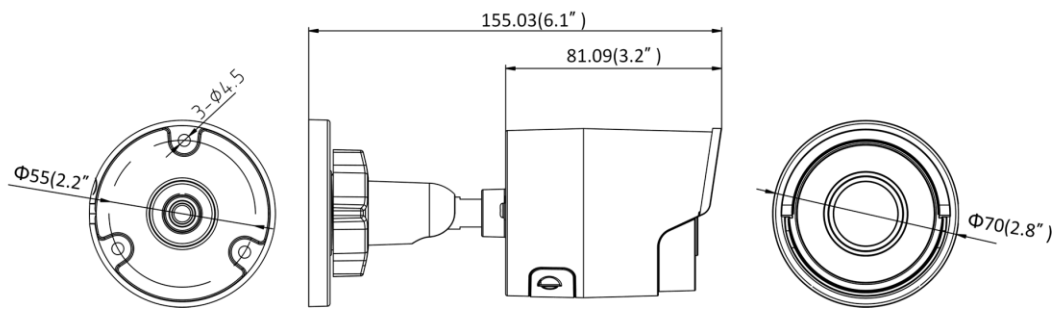

Web Client Language	32 languages English, Russian, Estonian, Bulgarian, Hungarian, Greek, German, Italian, Czech, Slovak, French, Polish, Dutch, Portuguese, Spanish, Romanian, Danish, Swedish, Norwegian, Finnish, Croatian, Slovenian, Serbian, Turkish, Korean, Traditional Chinese, Thai, Vietnamese, Japanese, Latvian, Lithuanian, Portuguese (Brazil)
Power Supply	12 VDC $\pm$ 25%, Φ 5.5 mm coaxial power plug; PoE (802.3af, class 3)
Power Consumption and Current	12 VDC, 0.4 A, max. 6W; PoE: (802.3af, 36V to 57V), 0.2 A to 0.1 A, max. 7.5W
Protection Level	IP67
Material	Metal
Dimensions	Camera: Φ 70 $\times$ 155.03 mm (Φ 2.8" $\times$ 6.1") Package: 216 $\times$ 121 $\times$ 118 mm (8.5" $\times$ 4.8" $\times$ 4.7")
Weight	Camera: approx. 410 g (0.9 lb.)

Available Model

DS-2CD3063G0-I (2.8/4/6 mm)

Dimension

Accessory