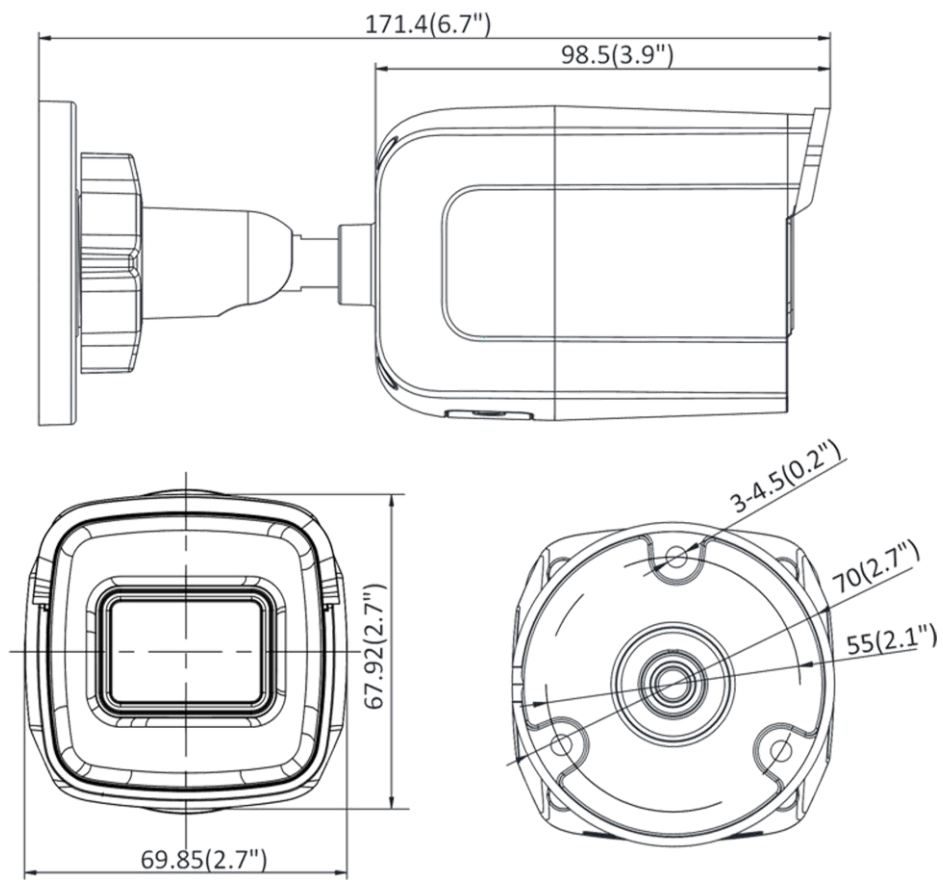

Startup and Operating Conditions	-30 °C to 60 °C (-22 °F to 140 °F), humidity 95% or less (non-condensing)
Storage Conditions	-30 °C to 60 °C (-22 °F to 140 °F), humidity 95% or less (non-condensing)
Power Supply	12 VDC ± 25%, reverse polarity protection; PoE (802.3af, class 3)
Power Consumption and Current	12 VDC, 0.5 A, max. 6.0 W; PoE (802.3af, 36 V to 57 V), 0.2 A to 0.1 A, max. 7.5 W
Material	Front cover: metal, back cover: metal, sun shield: plastic
Dimensions	Camera: Approx. 70 × 68 × 171 mm (2.8" × 2.7" × 6.7") With package: Approx. 216 × 121 × 118 mm (8.5" × 4.8" × 4.6")
Weight	Camera: Approx. 500 g (1.1 lb.) With package: Approx. 670 g (1.48 lb.)
Approval	
EMC	47 CFR Part 15, Subpart B; EN 55032: 2015, EN 61000-3-2: 2014, EN 61000-3-3: 2013, EN 50130-4: 2011 +A1: 2014; AS/NZS CISPR 32: 2015; ICES-003: Issue 6, 2016; KN 32: 2015, KN 35: 2015
Safety	UL 60950-1, IEC 60950-1:2005 + Am 1:2009 + Am 2:2013, EN 60950-1:2005 + Am 1:2009 + Am 2:2013, IS 13252(Part 1):2010+A1:2013+A2:2015
Chemistry	2011/65/EU, 2012/19/EU, Regulation (EC) No 1907/2006
Protection	Ingress protection: IP67 (IEC 60529-2013), IK10 (IEC 62262:2002)

* Listed resolutions are only selectable options. It does not mean that all streams can work at their maximum resolution at the same time.

Available Model

DS-2CD3045G0-I (B) (2.8/4/6 mm)

Dimensions

Accessory