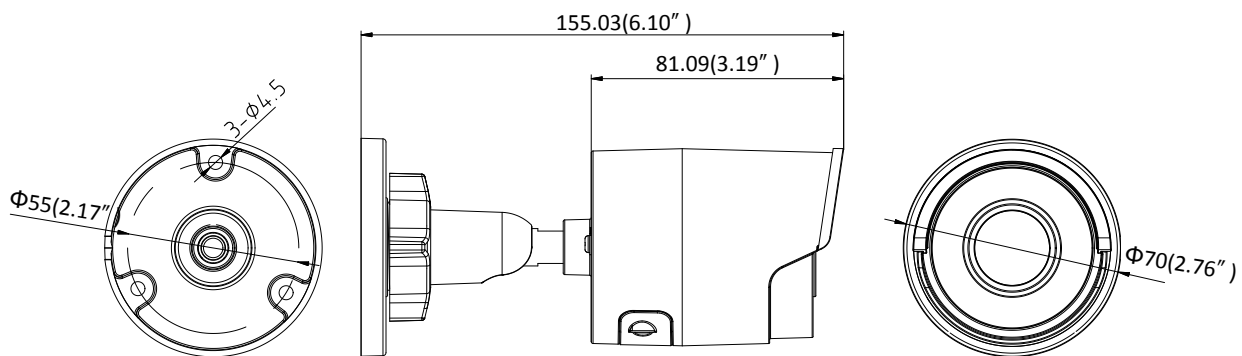

Third Stream	50Hz: 25fps (1280 × 720, 640 × 360, 352 × 288) 60Hz: 30fps (1280 × 720, 640 × 360, 352 × 240)
Image Enhancement	BLC/3D DNR/HLC
Image Setting	Rotate mode, saturation, brightness, contrast, sharpness adjustable by client software or web browser
Target Cropping	No
Day/Night Switch	Day/Night/Auto/Schedule
<b>Network</b>	
Network Storage	Support Micro SD/SDHC/SDXC card (128G), local storage and NAS (NFS,SMB/CIFS), ANR
Alarm Trigger	Motion detection, video tampering, network disconnected, IP address conflict, illegal login, HDD full, HDD error
Protocols	TCP/IP, ICMP, HTTP, HTTPS, FTP, DHCP, DNS, DDNS, RTP, RTSP, RTCP, PPPoE, NTP, UPnP™, SMTP, SNMP, IGMP, 802.1X, QoS, IPv6, Bonjour
General Function	One-key reset, anti-flicker, three streams, heartbeat, mirror, password protection, privacy mask, watermark, IP address filter
Firmware Version	V5.5.60
API	ONVIF (PROFILE S, PROFILE G), ISAPI
Simultaneous Live View	Up to 6 channels
User/Host	Up to 32 users 3 levels: Administrator, Operator and User
Client	iVMS-4200, Hik-Connect, iVMS-5200, iVMS-4500
Web Browser	IE8+, Chrome 31.0-44, Firefox 30.0-51, Safari 8.0+
<b>Interface</b>	
Communication Interface	1 RJ45 10M/100M self-adaptive Ethernet port
Video Output	No
On-board storage	Built-in Micro SD/SDHC/SDXC slot, up to 128 GB
Reset Button	Yes
<b>General</b>	
Operating Conditions	-30 °C to +60 °C (-22 °F to +140 °F), Humidity 95% or less (non-condensing)
Power Supply	12 VDC ± 25%, Φ 5.5 mm coaxial power plug PoE (802.3af, class 3)
Power Consumption and Current	12 VDC, 0.5A, max. 6W PoE (802.3af, 37V to 57V), 0.2A to 0.1A, max. 7.5W
Protection Level	IP67
Material	Metal
Dimensions	Camera: Φ 70 × 155.03 mm (Φ 2.8" × 6.1") Package: 216 × 121 × 118 mm (8.5" × 4.8" × 4.7")
Weight	Camera: Approx. 420 g (0.9 lb.) With Package: Approx. 700 g (1.5 lb.)

## Dimensions