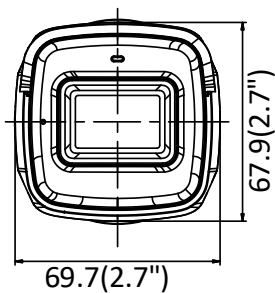

Dimensions

Unit: mm(inch)