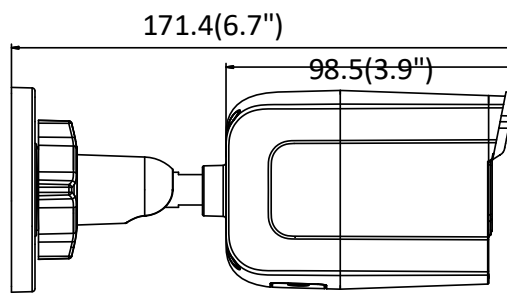

Dimensions

Unit: mm(inch)