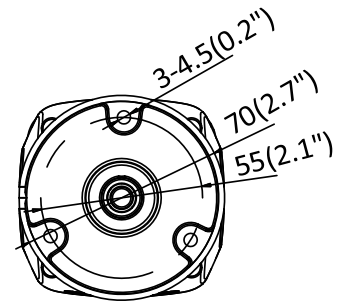

Dimensions

Unit: mm(inch)