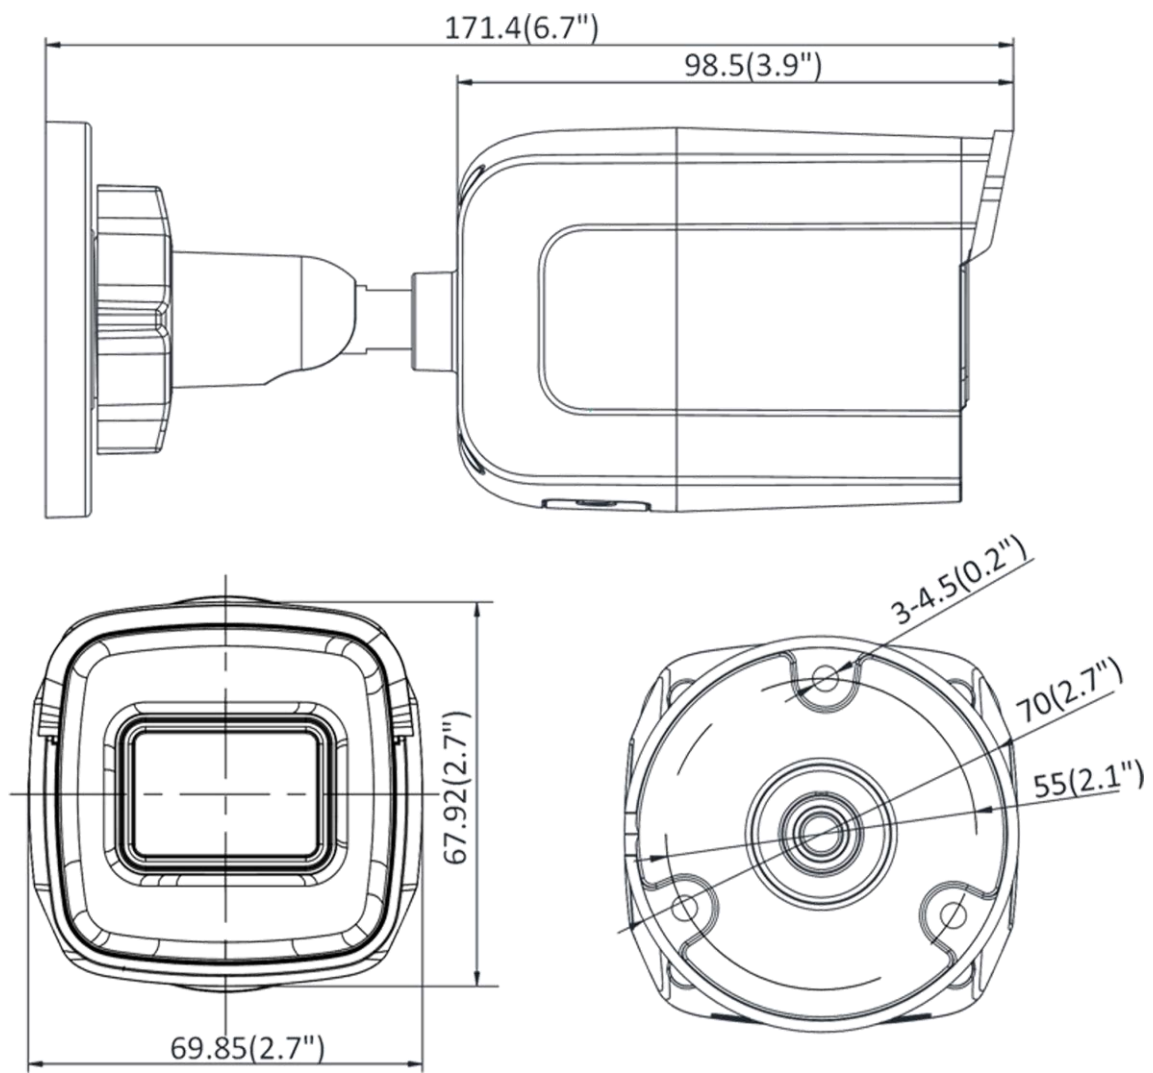

Dimensions

Accessory