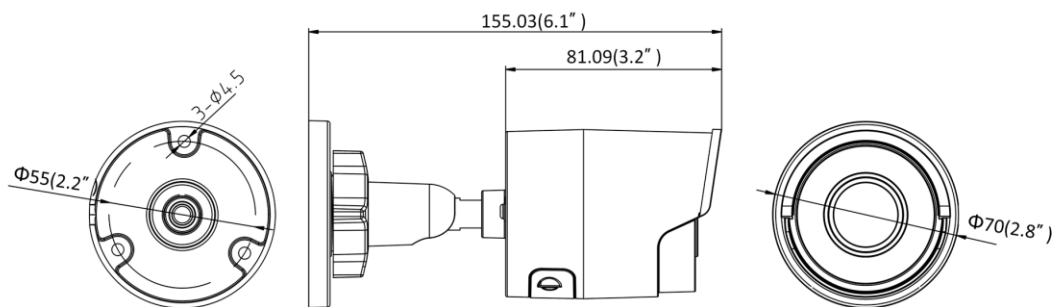

Web Client Language	32 languages English, Russian, Estonian, Bulgarian, Hungarian, Greek, German, Italian, Czech, Slovak, French, Polish, Dutch, Portuguese, Spanish, Romanian, Danish, Swedish, Norwegian, Finnish, Croatian, Slovenian, Serbian, Turkish, Korean, Traditional Chinese, Thai, Vietnamese, Japanese, Latvian, Lithuanian, Portuguese (Brazil)
Power Supply	12 VDC $\pm$ 25%, $\Phi$ 5.5 mm coaxial power plug; PoE (802.3af, class 3)
Power Consumption and Current	12 VDC, 0.5A, max. 6W; PoE (802.3af, 36V to 57V), 0.2A to 0.1A, max. 7.5W
Protection Level	IP67
Material	Metal
Dimensions	Camera: $\Phi$ 70 $\times$ 155.03 mm ( $\Phi$ 2.8" $\times$ 6.1") Package: 216 $\times$ 121 $\times$ 118 mm (8.5" $\times$ 4.8" $\times$ 4.7")
Weight	Camera: Approx. 420 g (0.9 lb.) With Package: Approx. 700 g (1.5 lb.)

## Dimension