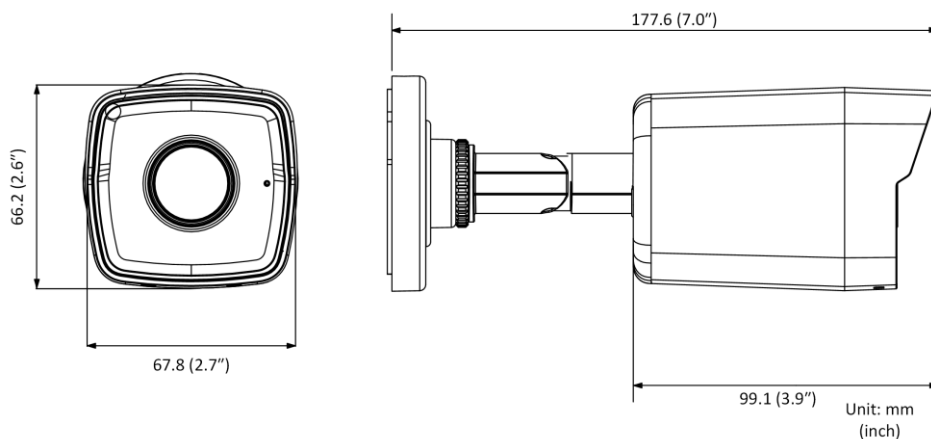

Package Dimension	216 × 121 × 118 mm (8.5" × 4.8" × 4.6")
Camera Weight	270 g (0.6 lb.)
With Package Weight	500 g (1.1 lb.)
Approval	
Protection	Ingression protection: IP66 (IEC 60529-2013)
EMC	FCC (47 CFR Part 15, Subpart B); CE-EMC (EN 55032: 2015, EN 61000-3-2: 2014, EN 61000-3-3: 2013, EN 50130-4: 2011 +A1: 2014); RCM (AS/NZS CISPR 32: 2015); IC (ICES-003: Issue 6, 2016); KC (KN 32: 2015, KN 35: 2015)
Safety	UL (UL 60950-1); CB (IEC 60950-1:2005 + Am 1:2009 + Am 2:2013); CE-LVD (EN 60950-1:2005 + Am 1:2009 + Am 2:2013); BIS (IS 13252(Part 1):2010+A1:2013+A2:2015); LOA (IEC/EN 60950-1)
Environment	CE-RoHS (2011/65/EU); WEEE (2012/19/EU); Reach (Regulation (EC) No 1907/2006)

* Listed resolutions are only selectable options. It does not mean that all streams can work at their maximum resolution at the same time.

Available Model

DS-2CD3021G0-IU (2.8 mm, 4 mm)

Dimension

Accessory