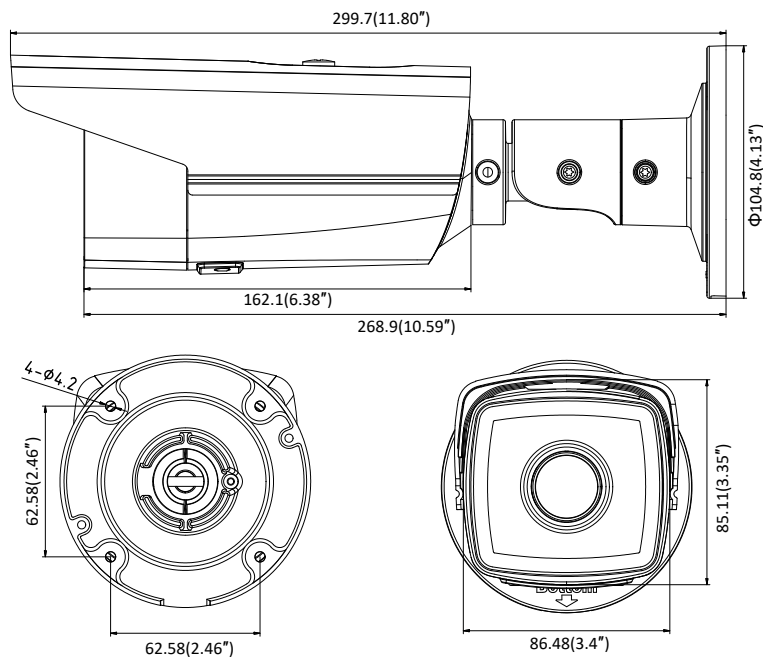

### Key Features

- Up to 8 megapixel high resolution
- Max. 3840 × 2160 @20fps
- 2.8 mm/4mm/6mm/8 mm/12mm fixed lens, optional
- H.265, H.265+, H.264+, H.264
- 120dB Wide Dynamic Range
- 3D Digital Noise Reduction
- 12 VDC & PoE (802.3af)
- IR range: 50m, 80m, optional
- Support on-board storage, up to 128 GB
- IP67
- Color: 0.01 Lux @(F1.2; AGC ON), 0.028 Lux @(F2.0; AGC ON), 0 lux with IR

Protocols	TCP/IP, UDP, ICMP, HTTP, HTTPS, FTP, DHCP, DNS, DDNS, RTP, RTSP, RTCP, PPPoE, NTP, UPnP, SMTP, SNMP, IGMP, 802.1X, QoS, IPv6
Standard	ONVIF (PROFILE S, PROFILE G), ISAPI
General Function	One-key Reset, Anti-Flicker, Heartbeat, Mirror, Password Protection, Privacy Mask, Watermark, IP Address Filter
Firmware Version	V5.5.80
API	ONVIF (PROFILE S, PROFILE G), ISAPI
Simultaneous Live View	Up to 6 channels
User/Host	Up to 32 users 3 levels: Administrator, Operator and User
Client	iVMS-4200, Hik-Connect, iVMS-5200, iVMS-4500
Web Browser	Plug-in required live view: IE8+, Chrome 41.0-44, Firefox 30.0-51, Safari 8.0-11 Plug-in free live view: Chrome 45.0+, Firefox 52.0+
<b>Interface</b>	
Communication Interface	1 RJ45 10M/100M self-adaptive Ethernet port
On-board Storage	Built-in microSD/SDHC/SDXC slot, up to 128 GB
Reset Button	Yes
<b>Smart Feature-set</b>	
Behavior Analysis	Line crossing detection, intrusion detection, unattended baggage detection, object removal detection
Exception Detection	Scene change detection
Face Detection	Yes
<b>General</b>	
Operating Conditions	-30 °C to +60 °C (-22 °F to +140 °F), Humidity 95% or less (non-condensing)
Power Supply	12 VDC ± 25%, PoE(802.3af 36 to 57 V, class 3)
Power Consumption	-I5: 12 VDC ± 25%, 7.5 W; PoE, 9.5 W -I8: 12 VDC ± 25%, 10 W; PoE, 12.5 W
IR Range	-I5: up to 50 m -I8: up to 80 m
Protection Level	IP67
Material	Metal
Dimensions	Camera: Φ104.8 × 299.7 mm (Φ4.13" × 11.8") Package: 386 × 156 × 155 mm (15.2" × 6.14" × 6.1")
Weight	1200 g (2.65 lb.)

## Dimension

Unit: mm