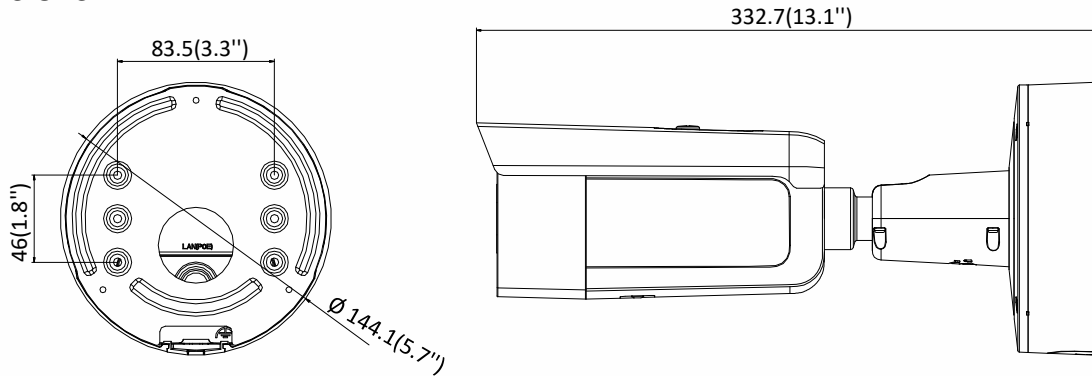

Dimensions

Unit: mm(inch)

Accessories