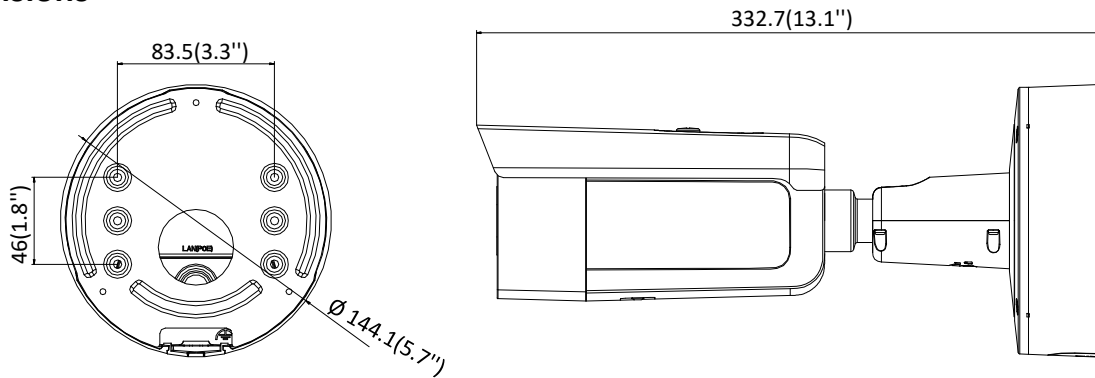

Dimensions

Unit: mm(inch)

Accessories

Distributed by