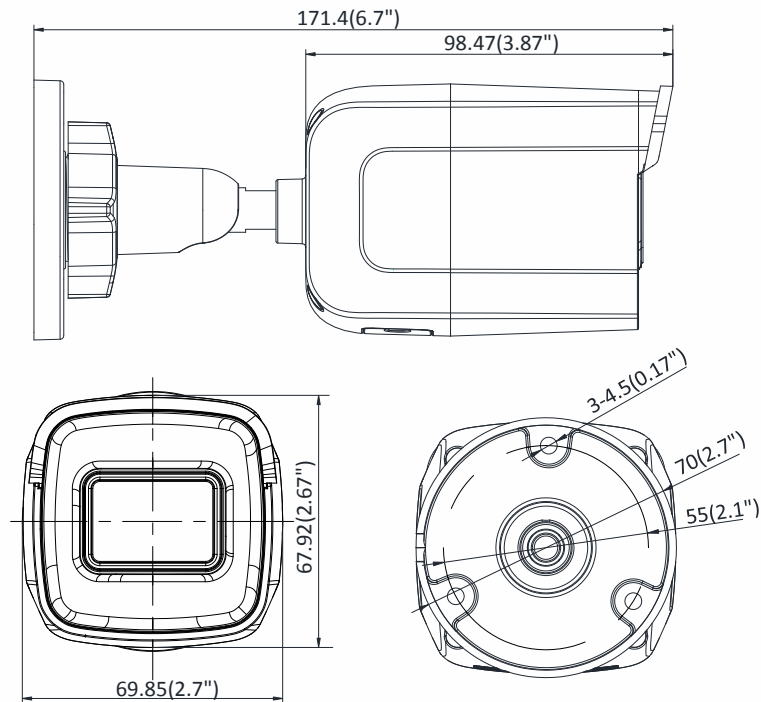

Dimension

Unit: mm (inch)

Accessory

Distributed by

HIKVISION

Headquarters

No.555 Qianmo Road, Binjiang District,
Hangzhou 310051, China
T +86-571-8807-5998
overseasbusiness@hikvision.com

Hikvision USA
T +1-909-895-0400
sales.usa@hikvision.com

Hikvision Italy
T +39-0438-6902
info.it@hikvision.com

Hikvision Singapore
T +65-6684-4718
sg@hikvision.com

Hikvision Africa
T +27 (10) 0351172
sale.africa@hikvision.com

Hikvision Europe
T +31-23-55-42-770
info.eu@hikvision.com

Hikvision France
T +33(0)1-85-330-450
info.fr@hikvision.com

Hikvision Oceania
T +61-2-8599-4233
salesau@hikvision.com

Hikvision Hong Kong
T +852-2151-1761

Hikvision Middle East
T +971-4-8816086
salesme@hikvision.com

Hikvision Spain
T +34-91-737-16-55
info.es@hikvision.com

Hikvision Canada
T +1-909-895-0400
sales.usa@hikvision.com

Hikvision Russia
T +7-495-669-67-99
saleru@hikvision.com

Hikvision Poland
T +48-22-460-01-50
poland@hikvision.com

Hikvision Korea
T +82-31-731-8841
sales.korea@hikvision.com

Hikvision India
T +91-22-28469900
sales@pramahikvision.com

Hikvision UK
T +01628-902140
support.uk@hikvision.com

Hikvision Brazil
T +55 11 3318-0050
Latam.support@hikvision.com