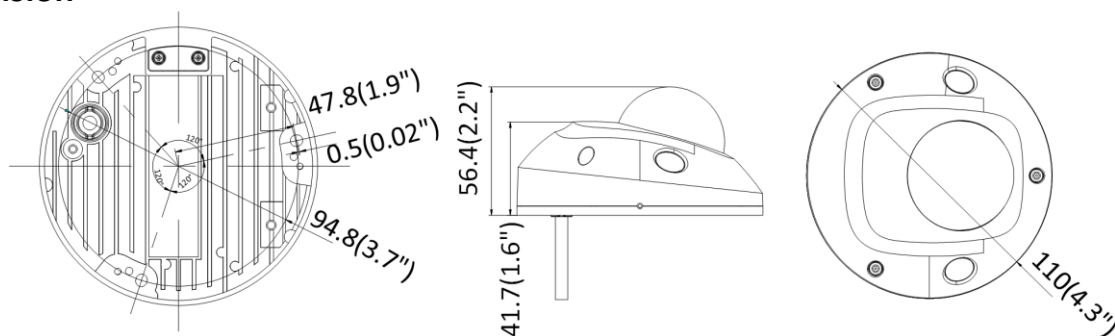

Approval	
Protection	Ingress protection: IP66 (IEC 60529-2013), IK08 (IEC 60529-2013)
Compression Standard	
H.264+	Main stream supports
H.265+	Main stream supports
Smart Feature-set	
Face Detection	Yes
Exception Detection	Scene change detection

▪ Available Model

DS-2CD2545FWD-IW (2.8 mm, 4 mm, 6 mm)

DS-2CD2545FWD-IWS(2.8 mm, 4 mm, 6 mm)

▪ Dimension

▪ Accessory

DS-1275ZJ-SUS
Vertical Pole Mount

DS-1272ZJ-120B
Wall Mount

DS-1276ZJ-SUS
Corner Mount