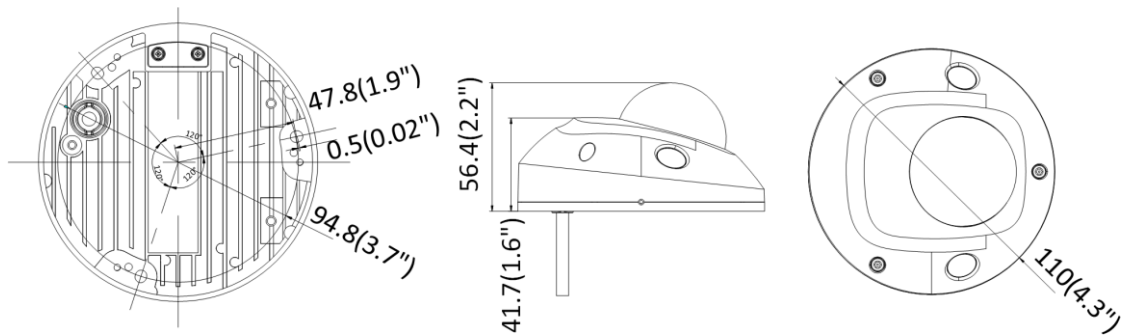

Compression Standard

H.264+	Main stream supports
H.265+	Main stream supports

Smart Feature-set

Face Detection	Yes
----------------	-----

Available Model

DS-2CD2543G0-IW (2.8 mm, 4 mm, 6 mm)

DS-2CD2543G0-IWS (2.8 mm, 4 mm, 6 mm)

Dimension

Accessory

DS-1275ZJ-SUS
Vertical Pole Mount

DS-1272ZJ-120B
Wall Mount

DS-1271ZJ-120
Pendant Mount

DS-1280ZJ-DM46
Junction Box

DS-1272ZJ-120
Wall Mount

DS-1276ZJ-SUS
Corner Mount