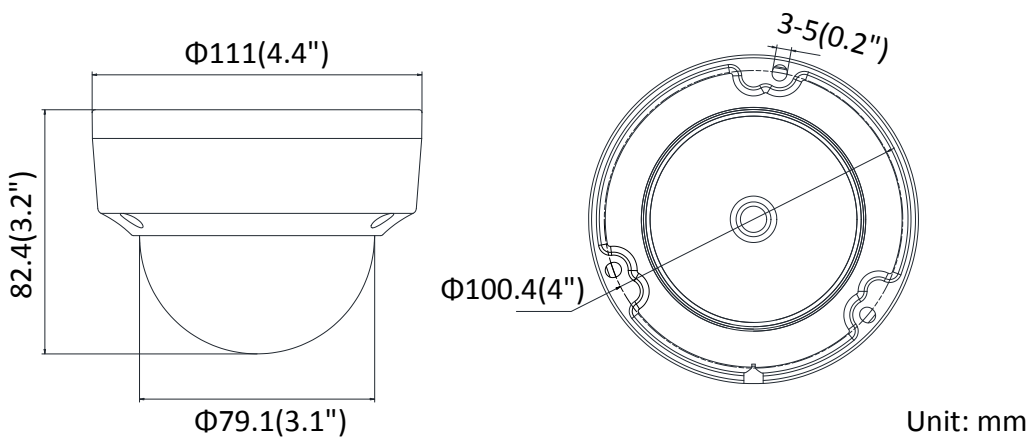

<b>Network</b>	
Network Storage	Support built-in micro SD/micro SDHC/micro SDXC card (128G), local storage and NAS (NFS, SMB/CIFS), ANR
Alarm Trigger	Motion detection, video tampering, network disconnected, IP address conflict, illegal login, HDD full, HDD error
Protocols	TCP/IP, ICMP, HTTP, HTTPS, FTP, DHCP, DNS, DDNS, RTP, RTSP, RTCP, PPPoE, NTP, UPnP™, SMTP, SNMP, IGMP, 802.1X, QoS, IPv6, Bonjour
General Function	One-key reset, anti-flicker, heartbeat, mirror, password protection, privacy mask, watermark, IP address filter
Firmware Version	V5.5.3
API	ONVIF (PROFILE S, PROFILE G), ISAPI
Simultaneous Live View	Up to 6 channels
User/Host	Up to 32 users 3 levels: Administrator, Operator and User
Client	iVMS-4200, Hik-Connect, iVMS-5200, iVMS-4500
Web Browser	IE8+, Chrome 31.0-44, Firefox 30.0-51, Safari 8.0+
<b>Interface</b>	
Audio (-S)	1 input (line in), 1 output (line out), mono sound
Communication Interface	1 RJ45 10M/100M self-adaptive Ethernet port
Alarm (-S)	1 input, 1 output
Video Output	No
On-board Storage	Built-in micro SD/micro SDHC/micro SDXC slot, up to 128 GB
SVC	No
Reset Button	Yes
<b>General</b>	
Operating Conditions	-30 °C to +60 °C (-22 °F to +140 °F), humidity 95% or less (non-condensing)
Power Supply	12 VDC ± 25%, PoE (802.3af, class 3)
Power Consumption and Current	PoE: (802.3af, 36V-57V), 0.2 A to 0.1 A, max. 6.5W 12 VDC, 0.4 A, max. 5W
Protection Level	IP67, IK10
Material	Front cover: plastic, base: metal
Dimensions	Camera: $\Phi$ 111 × 82.4 mm ( $\Phi$ 4.4" × 3.2") With package: 135 × 135 × 110 mm (5.3" × 5.3" × 4.3")
Weight	Camera: approx. 497 g (1.1 lb.) With package: approx. 597 g (1.3 lb.)

## Dimensions