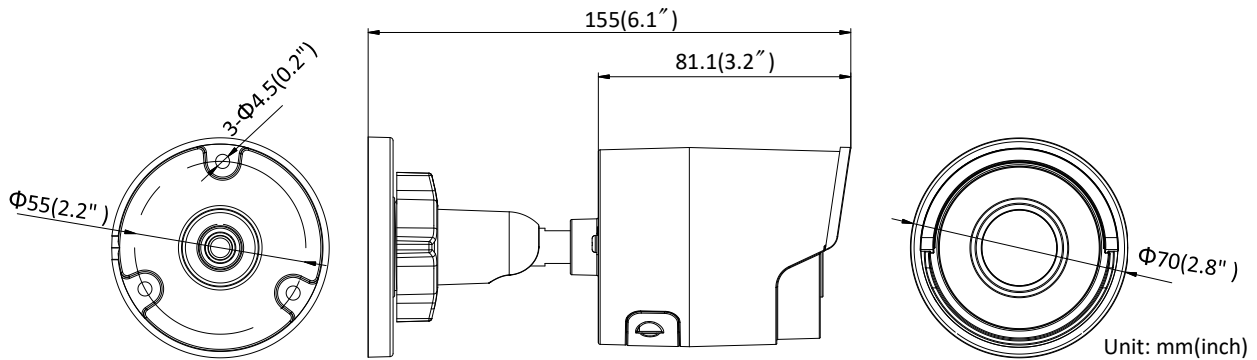

Dimension

Accessory

Distributed by

HIKVISION®

Headquarters

No.555 Qianmo Road, Binjiang District,
Hangzhou 310051, China
T +86-571-8807-5998
overseasbusiness@hikvision.com

Hikvision USA
T +1-909-895-0400
sales.usa@hikvision.com

Hikvision Australia
T +61-2-8599-4233
salesau@hikvision.com

Hikvision India
T +91-22-28469900
sales@pramahikvision.com

Hikvision Canada
T +1-866-200-6690
sales.canada@hikvision.com

Hikvision Thailand
T +662-275-9949
sales.thailand@hikvision.com

Hikvision Europe
T +31-23-5542770
sales.eu@hikvision.com

Hikvision Italy
T +39-0438-6902
info.it@hikvision.com

Hikvision Brazil
T +55 11 3318-0050
Latam.support@hikvision.com

Hikvision Turkey
T +90 (216)521 7070- 7074
sales.tr@hikvision.com

Hikvision Malaysia
T +601-7652-2413
sales.my@hikvision.com

Hikvision UK & Ireland
T +01628-902140
sales.uk@hikvision.com

Hikvision South Africa
Tel: +27 (10) 0351172
sale.africa@hikvision.com

Hikvision France
T +33(0)1-85-330-450
info.fr@hikvision.com

Hikvision Kazakhstan
T +7-727-9730667
nikia.panfilov@hikvision.ru

Hikvision Vietnam
T +84-974270888
sales.vt@hikvision.com

Hikvision UAE
T +971-4-4432090
salesme@hikvision.com

Hikvision Singapore
T +65-6684-4718
sg@hikvision.com

Hikvision Spain
T +34-91-737-16-55
info.es@hikvision.com

Hikvision Tashkent
T +99-87-1238-9438
uzb@hikvision.ru

Hikvision Hong Kong
T +852-2151-1761
info.hk@hikvision.com

Hikvision Russia
T +7-495-669-67-99
saleru@hikvision.com

Hikvision Korea
T +82-(0)31-731-8817
sales.korea@hikvision.com

Hikvision Poland
T +48-22-460-01-50
info.pl@hikvision.com

Hikvision Indonesia
T +62-21-2933759
Sales.Indonesia@hikvision.com