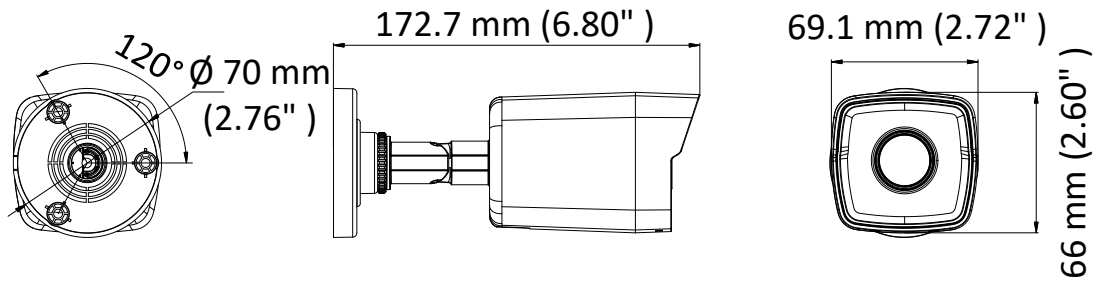

Dimension

Accessory

Distributed by

HIKVISION

Headquarters

No.555 Qianmo Road, Binjiang District,
Hangzhou 310051, China
T +86-571-8807-5998
overseasbusiness@hikvision.com

Hikvision USA
T +1-909-895-0400
sales.usa@hikvision.com

Hikvision Italy
T +39-0438-6902
info.it@hikvision.com

Hikvision Singapore
T +65-6684-4718
sg@hikvision.com

Hikvision Africa
T +27 (10) 0351172
sale.africa@hikvision.com

Hikvision Europe
T +31-23-55-42-770
info.eu@hikvision.com

Hikvision France
T +33(0)1-85-330-450
info.fr@hikvision.com

Hikvision Oceania
T +61-2-8599-4233
salesau@hikvision.com

Hikvision Hong Kong
T +852-2151-1761

Hikvision Middle East
T +971-4-8816086
salesme@hikvision.com

Hikvision Spain
T +34-91-737-16-55
info.es@hikvision.com

Hikvision Canada
T +1-909-895-0400
sales.usa@hikvision.com

Hikvision Russia
T +7-495-669-67-99
saleru@hikvision.com

Hikvision Poland
T +48-22-460-01-50
poland@hikvision.com

Hikvision Korea
T +82-31-731-8841
sales.korea@hikvision.com

Hikvision India
T +91-22-28469900
sales@pramahikvision.com

Hikvision UK
T +01628-902140
support.uk@hikvision.com

Hikvision Brazil
T +55 11 3318-0050
Latam.support@hikvision.com