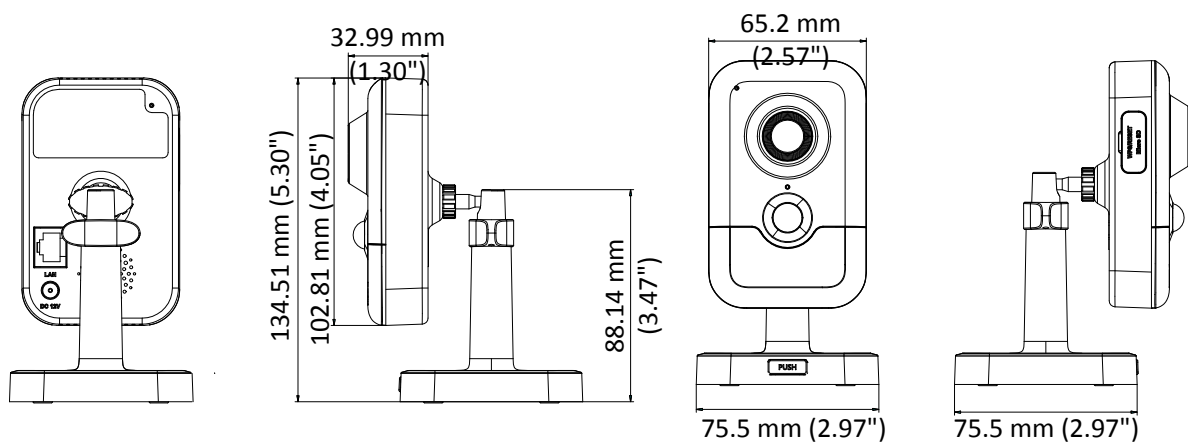

Web Client Language	32 languages English, Russian, Estonian, Bulgarian, Hungarian, Greek, German, Italian, Czech, Slovak, French, Polish, Dutch, Portuguese, Spanish, Romanian, Danish, Swedish, Norwegian, Finnish, Croatian, Slovenian, Serbian, Turkish, Korean, Traditional Chinese, Thai, Vietnamese, Japanese, Latvian, Lithuanian, Portuguese (Brazil)
Power Supply	12 VDC ± 20%, PoE (802.3af, class 3)
Power Consumption and Current	12 VDC, 0.38 A, max. 7 W PoE (802.3af, 36 V to 57 V), 0.2 A to 0.1 A, max. 7 W
Material	Plastic
Dimensions	102.8 mm × 65.2 mm × 32.6 mm (4.05" × 2.57" × 1.28")
Weight	Camera: Approx. 128 g (0.28 lb.)

Available Model

DS-2CD2425FWD-I (2.8 mm), DS-2CD2425FWD-IW (2.8 mm)

Dimension