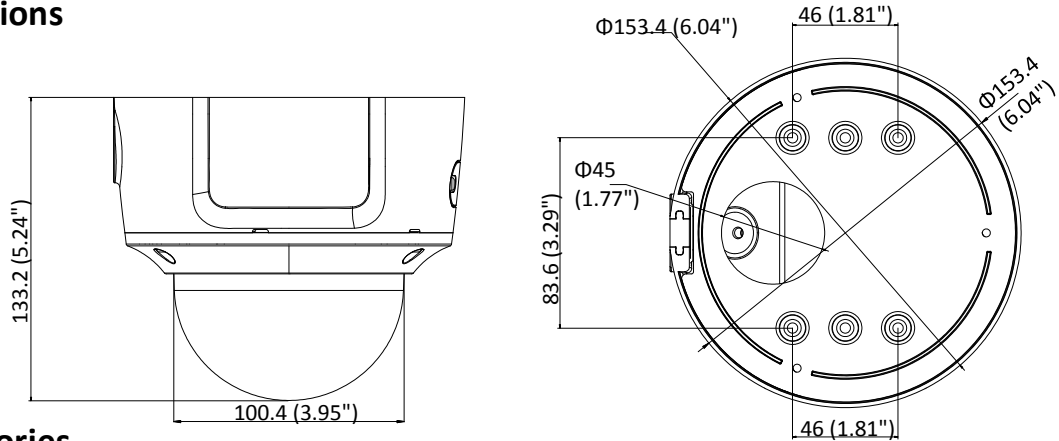

Specifications

Camera	
Image Sensor	1/2.8" Progressive Scan CMOS
Min. Illumination	Color: 0.005 Lux @ (F1.2, AGC ON), 0 Lux with IR Color: 0.0068 Lux @ (F1.4, AGC ON), 0 Lux with IR
Shutter Speed	1/3 s to 1/100,000 s
Slow Shutter	Yes
Day & Night	IR Cut Filter
Digital Noise Reduction	3D DNR
WDR	120dB
3-Axis Adjustment	Pan: 0° to 355°, tilt: 0° to 75°, rotate: 0° to 355°
Lens	
Focal length	2.8 to 12 mm
Lens Type	Motorized
Aperture	F1.4
Focus	Auto
FOV	Horizontal field of view: 105° to 35° Vertical field of view: 56° to 20° Diagonal field of view: 126° to 40.5°
Lens Mount	Φ14
IR	
IR Range	Up to 30 m
Wavelength	850nm
Compression Standard	
Video Compression	Main stream: H.265/H.264 Sub stream: H.265/H.264/MJPEG Third stream: H.265/H.264
H.264 Type	Main Profile/High Profile
H.264+	Main stream supports
H.265 Type	Main Profile
H.265+	Main stream supports
Video Bit Rate	32 Kbps to 16 Mbps
Audio Compression	G722.1/G.711/G726/MP2L2/PCM/MP3
Audio Bit Rate	64Kbps(G.711)/16Kbps(G.722.1)/16Kbps(G.726)/32-192Kbps(MP2L2)/8Kbps-320Kbps(MP3)
Smart Feature-set	
Smart Event	Line crossing detection, intrusion detection, unattended baggage detection, object removal detection, face detection, scene change detection
Basic Event	Motion detection, video tampering alarm, exception (network disconnected, IP address conflict, illegal login, HDD full, HDD error)
Linkage Method	Trigger recording: memory card, network storage, pre-record and post-record Trigger captured pictures uploading: FTP, HTTP, NAS, Email Trigger notification: HTTP, ISAPI, alarm output, Email
Region of Interest	Support 1 fixed region for main stream and sub stream
Image	
Max. Resolution	1920 × 1080
Main Stream	50Hz: 50fps (1920 × 1080, 1280 × 960, 1280 × 720)

Material	Metal
Dimensions	Φ 153.4 × 133.2 mm (Φ 6.04" × 5.24")
Weight	Camera: 1287 g (2.84 lb.)

Available Model:

DS-2CD2725FHWD-IZS

Dimensions

Unit: mm(inch)

Accessories

DS-1471ZJ-155
Pendant Mount

DS-1473ZJ-155
Wall Mount