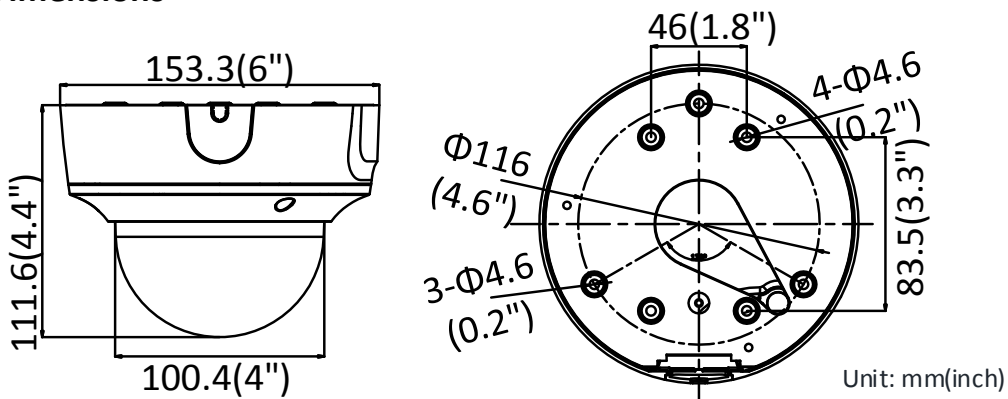

Material	Metal
Dimensions	Camera: Φ 153.3 × 111.6mm (Φ 6" × 4.4")
Weight	Camera: Approx. 835g (1.8 lb.) With Package: Approx. 1305g (2.9 lb.)

Available Model:

DS-2CD2723G1-IZ (2.8 to 12 mm), DS-2CD2723G1-IZS(2.8 to 12 mm)

Dimensions

Accessories