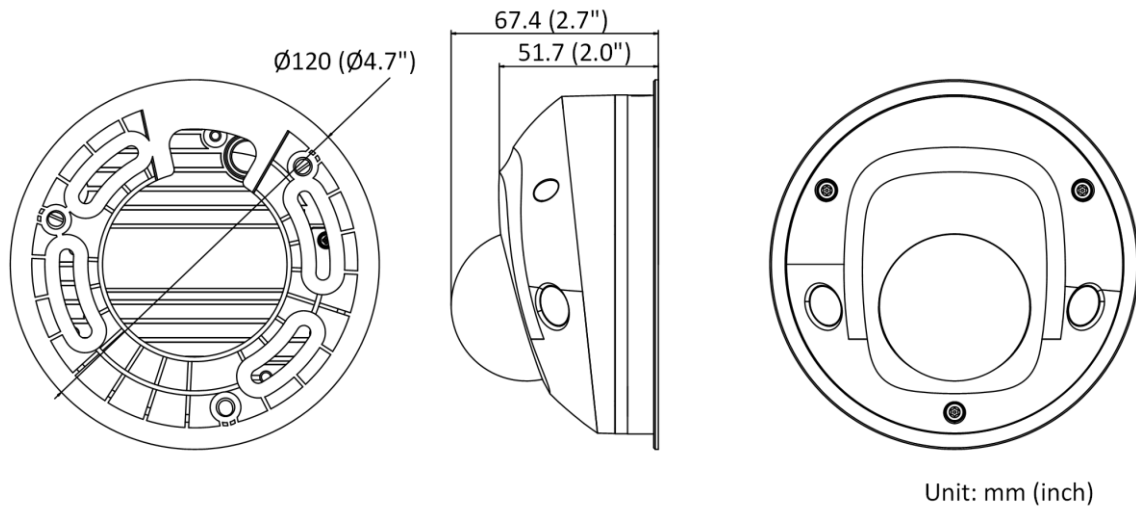

Smart Event	Line crossing detection, intrusion detection, unattended baggage detection, object removal detection
Face Detection	Yes
Exception Detection	Scene change detection
<b>General</b>	
Linkage Method	Trigger recording: memory card, network storage, pre-record and post-record Trigger captured pictures uploading: FTP, HTTP, NAS, Email Trigger notification: HTTP, ISAPI, alarm output, Email
Firmware Version	V5.6.5
Web Client Language	32 languages English, Russian, Estonian, Bulgarian, Hungarian, Greek, German, Italian, Czech, Slovak, French, Polish, Dutch, Portuguese, Spanish, Romanian, Danish, Swedish, Norwegian, Finnish, Croatian, Slovenian, Serbian, Turkish, Korean, Traditional Chinese, Thai, Vietnamese, Japanese, Latvian, Lithuanian, Portuguese (Brazil)
General Function	Anti-flicker, three streams, heartbeat, mirror, privacy masks, password reset via e-mail, pixel counter, HTTP listening
Startup and Operating Conditions	-30 °C to +60 °C (-22 °F to +140 °F), humidity 95% or less (non-condensing)
Power Supply	12 VDC ± 25% PoE (802.3af, class 3)
Power Consumption and Current	12 VDC, 0.7 A, max. 7.5 W PoE (802.3af, 36 V to 57 V), 0.3 A to 0.1 A, max. 9.5 W
Camera Dimension	Ø120 mm × 67.4 mm (Ø4.7" × 2.7")
Camera Weight	Camera: approx. 400 g (0.88 lb.)
<b>Approval</b>	
Protection	Ingress protection: IP66 (IEC 60529-2013), IK08 (IEC 60529-2013)

#### ▪ Available Model

DS-2CD2525FWD-I (2.8/4/6 mm)

DS-2CD2525FWD-IS (2.8/4/6 mm)

DS-2CD2525FWD-IW(2.8/4/6 mm)

DS-2CD2525FWD-IWS(2.8/4/6 mm)

▪ **Dimension**

▪ **Accessory**

▪ **Optional**