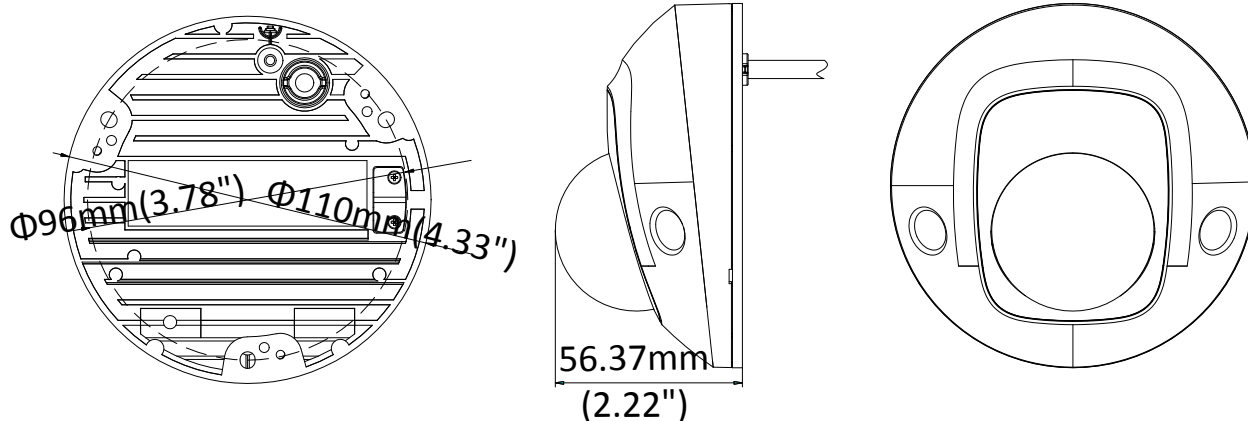

Available Models:

DS-2CD2525FHWD-I, DS-2CD2525FHWD-IS, DS-2CD2525FHWD-IW, DS-2CD2525FHWD-IWS

Dimensions

Accessories

Junction Box

Distributed by