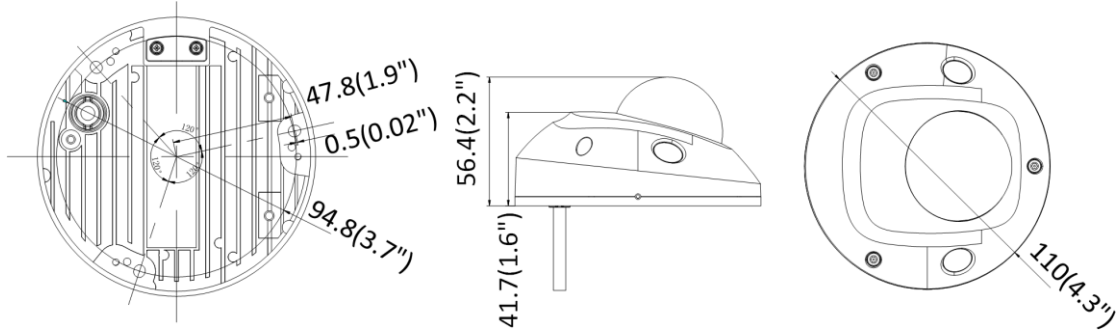

▪ **Available Model**

DS-2CD2523G0-IW (2.8 mm, 4 mm, 6 mm)

DS-2CD2523G0-IWS (2.8 mm, 4 mm, 6 mm)

▪ **Dimension**

▪ **Accessory**

DS-1275ZJ-SUS
Vertical Pole Mount

DS-1272ZJ-120B
Wall Mount

DS-1276ZJ-SUS
Corner Mount